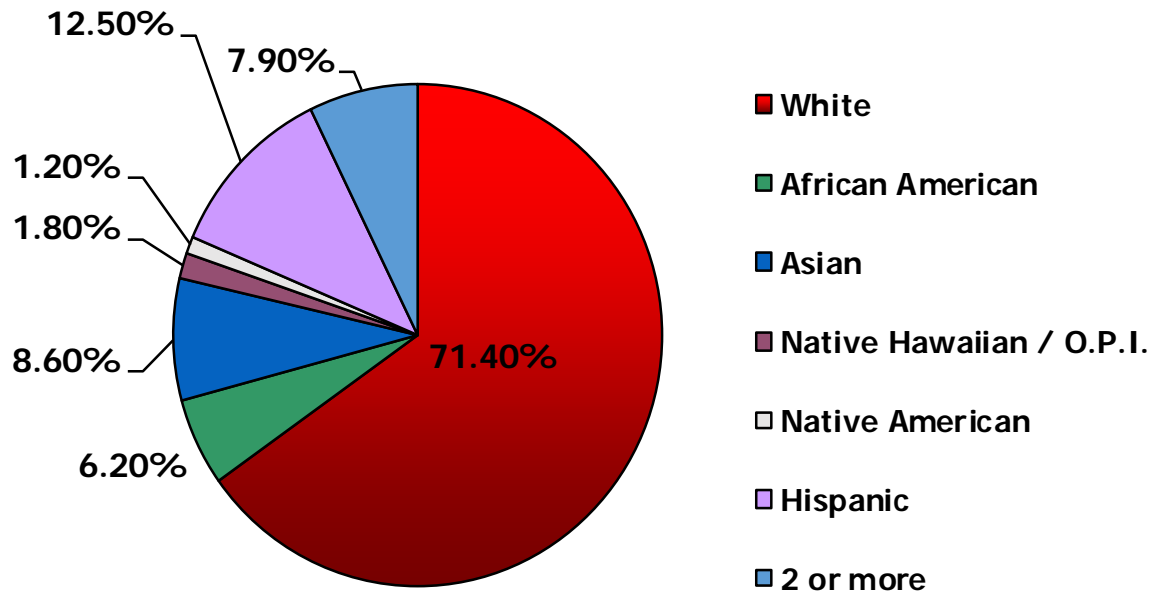

CITY OF LACEY RACIAL COMPOSITION

2019 U.S. Census

* Individual may be in more than one race category

POLICE DEPT. RACIAL COMPOSITION FULL TIME PERSONNEL*

*The Lacey Police Department currently has 66 full time personnel

POLICE DEPT. GENDER COMPOSITION

FULL TIME PERSONNEL

*The Lacey Police Department currently has 66 full time personnel

POLICE DEPT. RACIAL COMPOSITION VOLUNTEERS

*The Lacey Police Department currently has 15 volunteers

TRAFFIC INFRACTIONS 2020

* 960 traffic infractions written in 2020

Race categories based upon FBI race codes

CRIME VICTIMS 2020

* 2,401 victims in 2020

Race categories based upon FBI race codes

ARRESTS 2020

* 1,514 arrests made in 2020

Race categories based upon FBI race codes