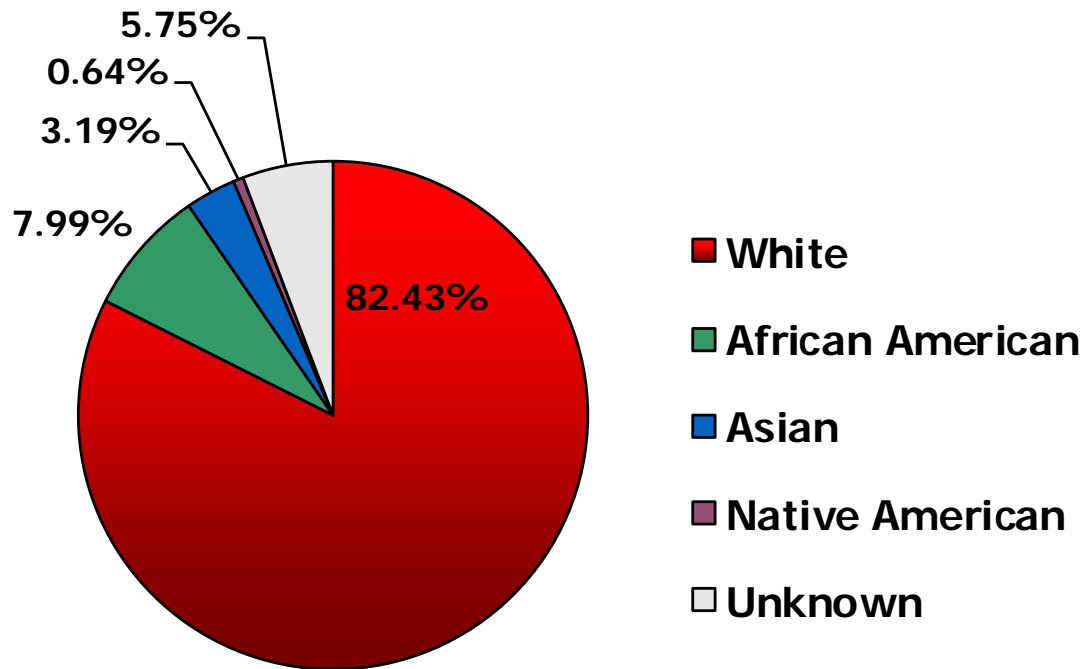

FIELD INTERVIEWS 2020

* Officers conducted 262 field interviews in 2020

Race categories based upon FBI race codes