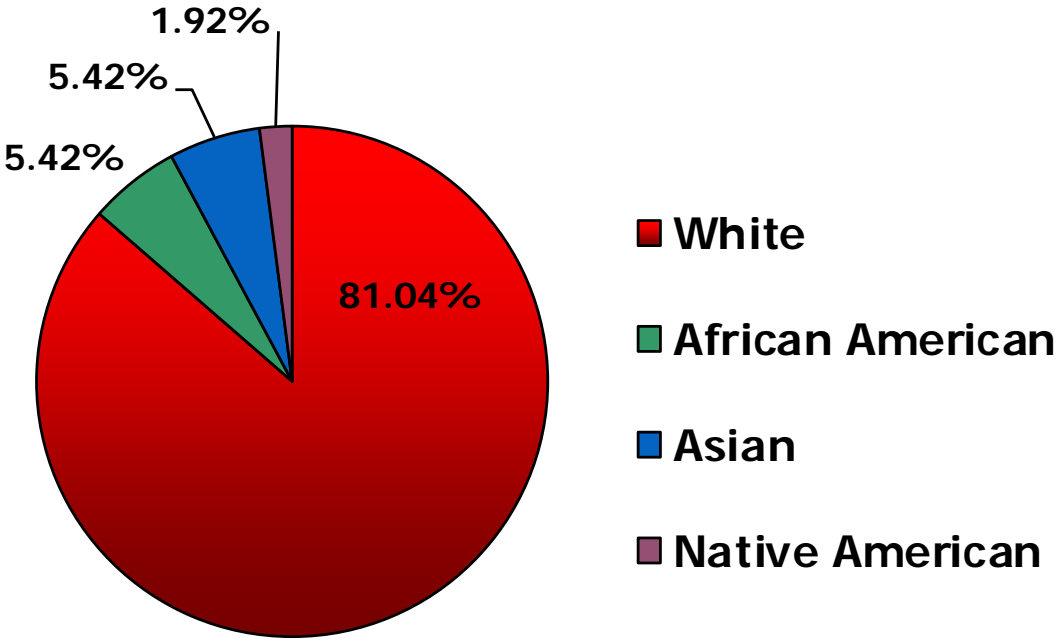

TRAFFIC INFRACTIONS 2020

* 960 traffic infractions written in 2020

Race categories based upon FBI race codes

CRIME VICTIMS 2020

* 2,401 victims in 2020

Race categories based upon FBI race codes

ARRESTS 2020

* 1,514 arrests made in 2020

Race categories based upon FBI race codes