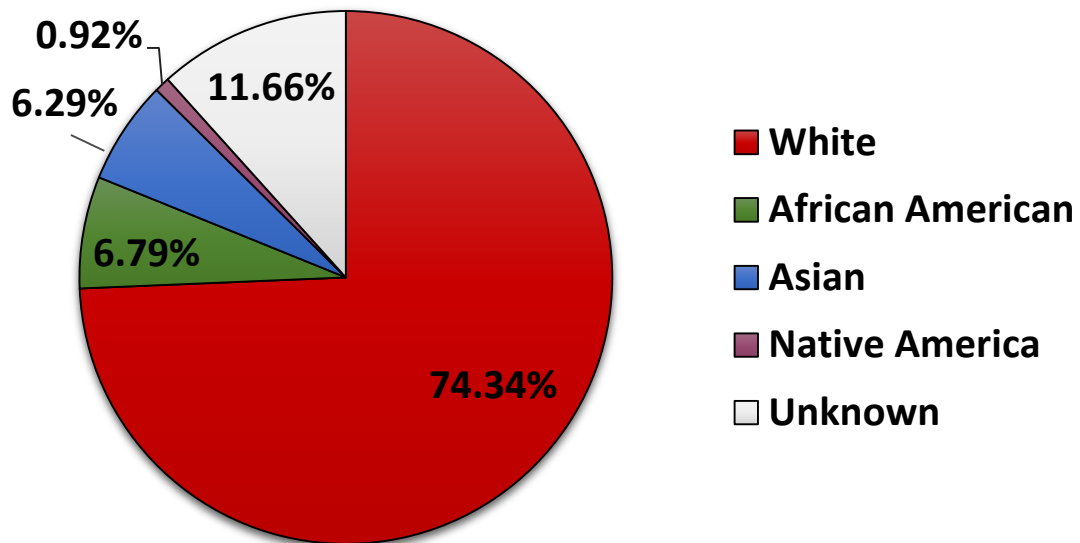

TRAFFIC INFRACTIONS 2020

* 960 traffic infractions written in 2020

Race categories based upon FBI race codes

CRIME VICTIMS 2020

* 2,401 victims in 2020

Race categories based upon FBI race codes

ARRESTS 2020

* 1,514 arrests made in 2020

Race categories based upon FBI race codes