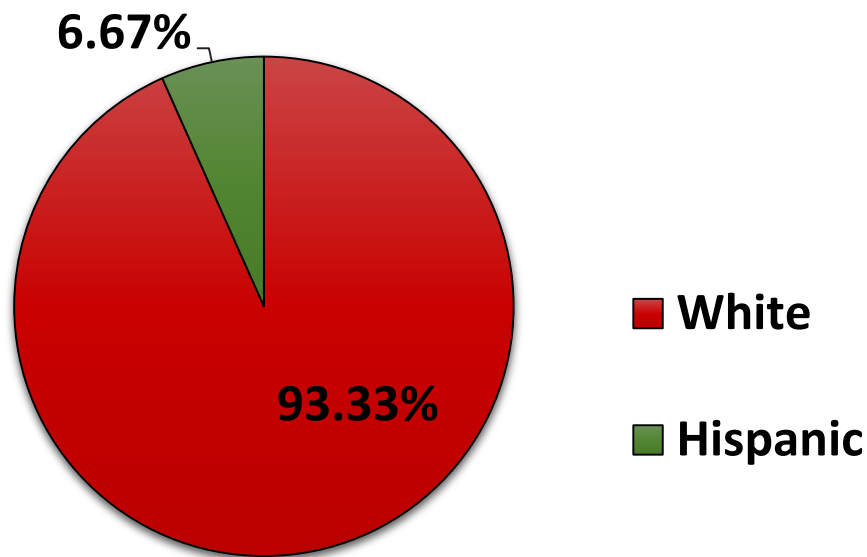

CITY OF LACEY RACIAL COMPOSITION

2019 U.S. Census

* Individual may be in more than one race category

POLICE DEPT. RACIAL COMPOSITION FULL TIME PERSONNEL*

*The Lacey Police Department currently has 66 full time personnel

POLICE DEPT. GENDER COMPOSITION

FULL TIME PERSONNEL

*The Lacey Police Department currently has 66 full time personnel

POLICE DEPT. RACIAL COMPOSITION VOLUNTEERS

*The Lacey Police Department currently has 15 volunteers

TRAFFIC INFRACTIONS 2020

* 960 traffic infractions written in 2020

Race categories based upon FBI race codes

CRIME VICTIMS 2020

* 2,401 victims in 2020

Race categories based upon FBI race codes

ARRESTS 2020

* 1,514 arrests made in 2020

Race categories based upon FBI race codes