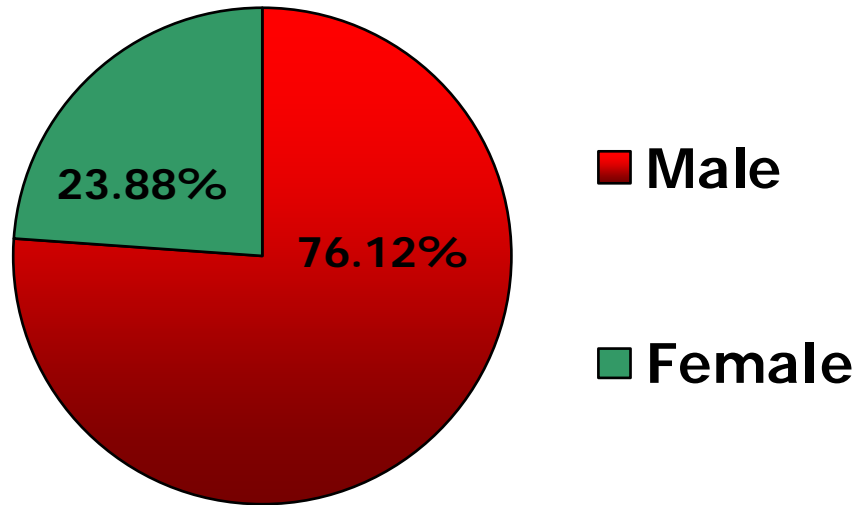

CITY OF LACEY RACIAL COMPOSITION

2019 U.S. Census

* Individual may be in more than one race category

POLICE DEPT. RACIAL COMPOSITION FULL TIME PERSONNEL*

*The Lacey Police Department currently has 66 full time personnel

POLICE DEPT. GENDER COMPOSITION

FULL TIME PERSONNEL

*The Lacey Police Department currently has 66 full time personnel

POLICE DEPT. RACIAL COMPOSITION VOLUNTEERS

*The Lacey Police Department currently has 15 volunteers

TRAFFIC INFRACTIONS 2020

* 960 traffic infractions written in 2020

Race categories based upon FBI race codes

CRIME VICTIMS 2020

* 2,401 victims in 2020

Race categories based upon FBI race codes

ARRESTS 2020

* 1,514 arrests made in 2020

Race categories based upon FBI race codes