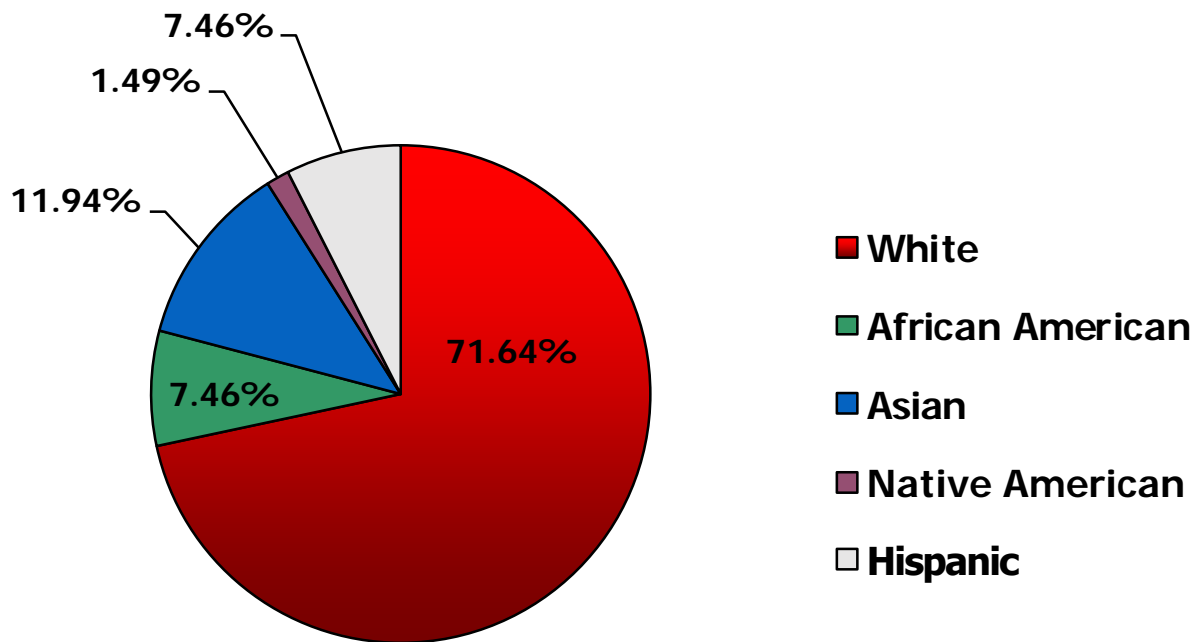

CITY OF LACEY RACIAL COMPOSITION

2019 U.S. Census

* Individual may be in more than one race category

POLICE DEPT. RACIAL COMPOSITION FULL TIME PERSONNEL*

*The Lacey Police Department currently has 66 full time personnel

POLICE DEPT. GENDER COMPOSITION

FULL TIME PERSONNEL

*The Lacey Police Department currently has 66 full time personnel

POLICE DEPT. RACIAL COMPOSITION VOLUNTEERS

*The Lacey Police Department currently has 15 volunteers

TRAFFIC INFRACTIONS 2020

* 960 traffic infractions written in 2020

Race categories based upon FBI race codes

CRIME VICTIMS 2020

* 2,401 victims in 2020

Race categories based upon FBI race codes

ARRESTS 2020

* 1,514 arrests made in 2020

Race categories based upon FBI race codes