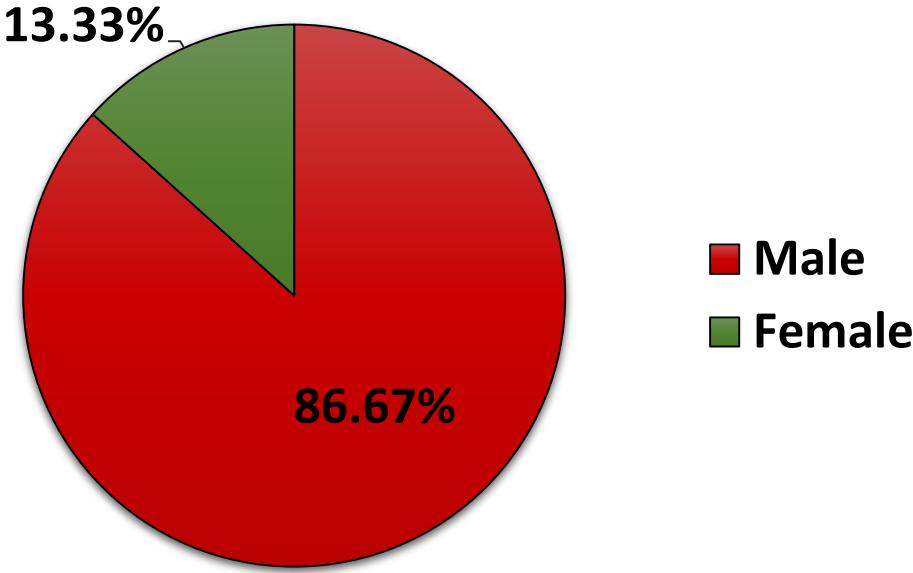

*The Lacey Police Department currently has 15 volunteers