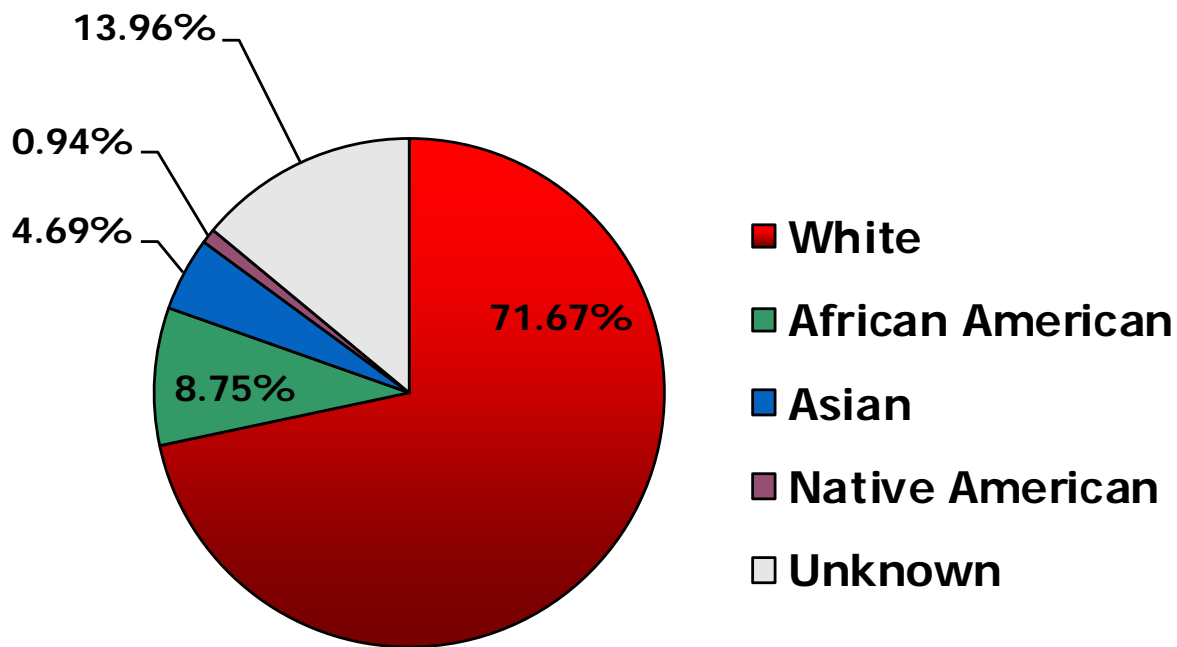

POLICE DEPT. GENDER COMPOSITION VOLUNTEERS

*The Lacey Police Department currently has 15 volunteers

FIELD INTERVIEWS 2020

* Officers conducted 262 field interviews in 2020

Race categories based upon FBI race codes

TRAFFIC INFRACTIONS 2020

* 960 traffic infractions written in 2020

Race categories based upon FBI race codes

CRIME VICTIMS 2020

* 2,401 victims in 2020

Race categories based upon FBI race codes

ARRESTS 2020

* 1,514 arrests made in 2020

Race categories based upon FBI race codes