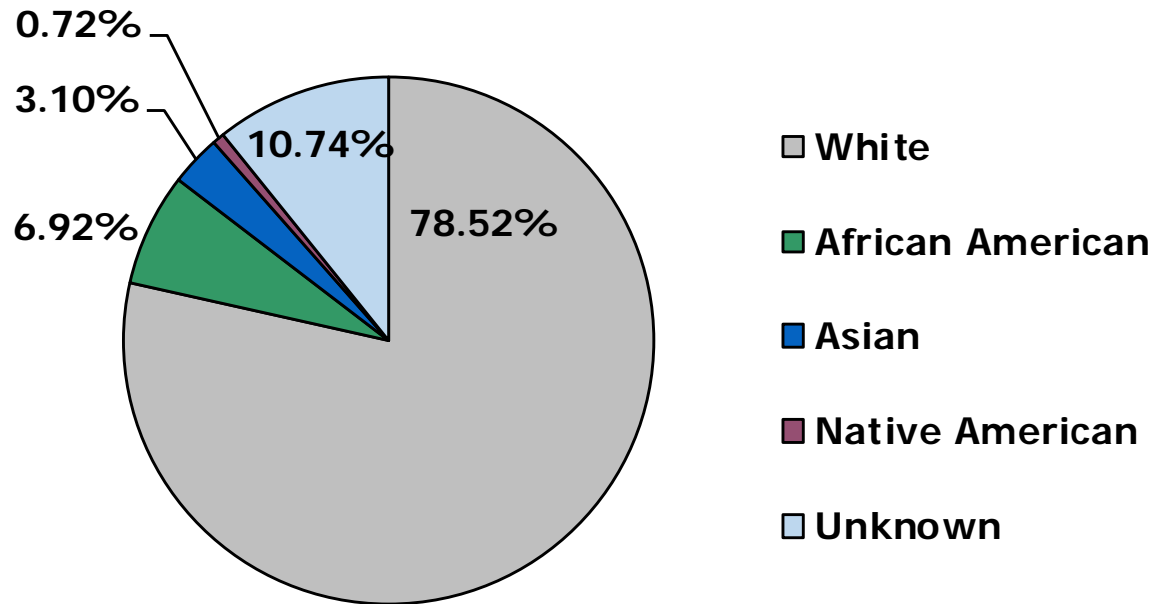

CITY OF LACEY RACIAL COMPOSITION

2019 U.S. Census

* Individual may be in more than one race category

POLICE DEPT. RACIAL COMPOSITION FULL TIME PERSONNEL

POLICE DEPT. GENDER COMPOSITION

FULL TIME PERSONNEL

POLICE DEPT. RACIAL COMPOSITION VOLUNTEERS

POLICE DEPT. GENDER COMPOSITION VOLUNTEERS

FIELD INTERVIEWS 2022

* Officers conducted 419 field interviews in 2022

Race categories based upon FBI race codes

TRAFFIC INFRACTIONS 2022

* 902 traffic infractions written in 2022

Race categories based upon FBI race codes

CRIME VICTIMS 2022

* 3,216 victims in 2022

Race categories based upon FBI race codes

ARRESTS 2022

* 1,329 arrests made in 2022

Race categories based upon FBI race codes