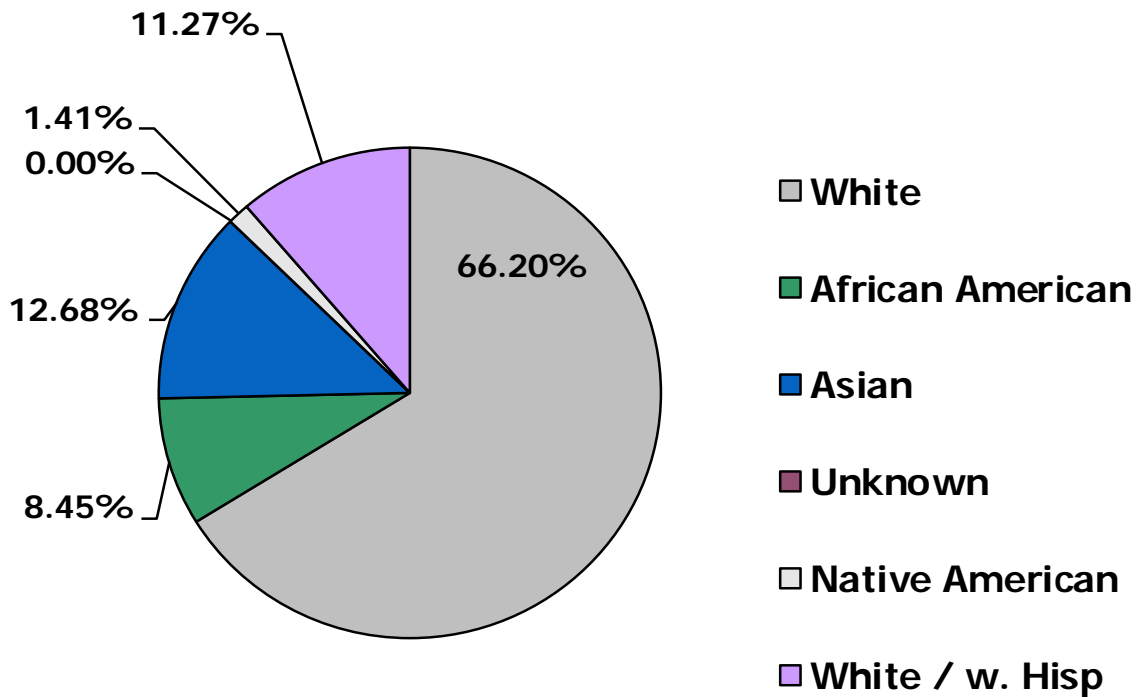

CITY OF LACEY RACIAL COMPOSITION

2019 U.S. Census

* Individual may be in more than one race category

POLICE DEPT. RACIAL COMPOSITION FULL TIME PERSONNEL

POLICE DEPT. GENDER COMPOSITION

FULL TIME PERSONNEL

POLICE DEPT. RACIAL COMPOSITION VOLUNTEERS

POLICE DEPT. GENDER COMPOSITION VOLUNTEERS

FIELD INTERVIEWS 2022

* Officers conducted 419 field interviews in 2022

Race categories based upon FBI race codes

TRAFFIC INFRACTIONS 2022

* 902 traffic infractions written in 2022

Race categories based upon FBI race codes

CRIME VICTIMS 2022

* 3,216 victims in 2022

Race categories based upon FBI race codes

ARRESTS 2022

* 1,329 arrests made in 2022

Race categories based upon FBI race codes