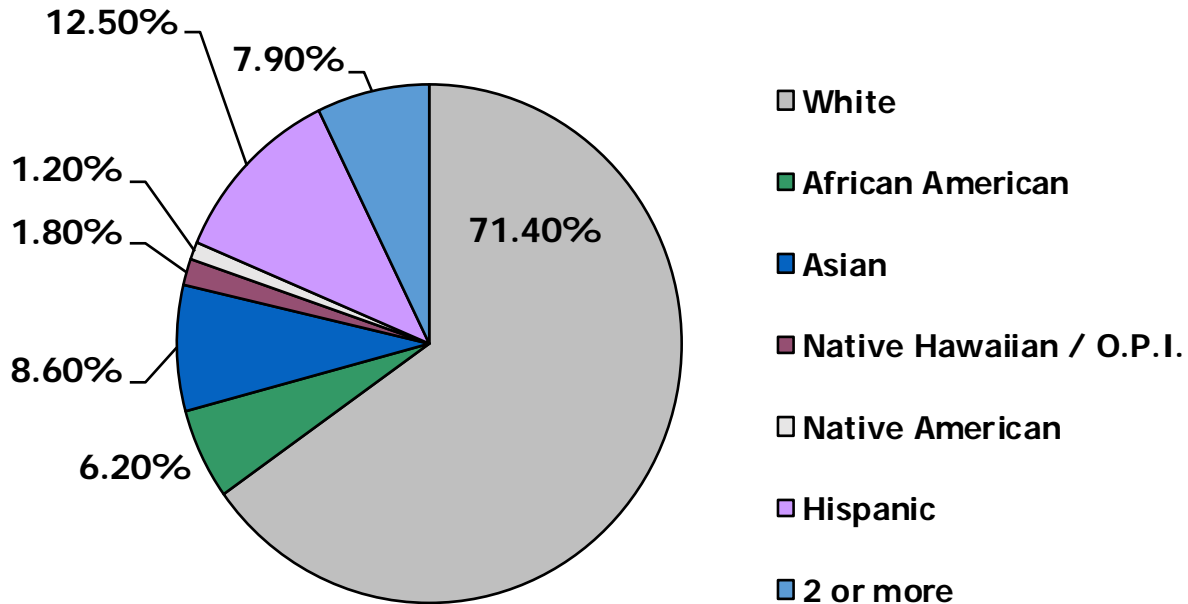

CITY OF LACEY RACIAL COMPOSITION

2019 U.S. Census

* Individual may be in more than one race category

POLICE DEPT. RACIAL COMPOSITION FULL TIME PERSONNEL

POLICE DEPT. GENDER COMPOSITION

FULL TIME PERSONNEL

POLICE DEPT. RACIAL COMPOSITION VOLUNTEERS

POLICE DEPT. GENDER COMPOSITION VOLUNTEERS

FIELD INTERVIEWS 2022

* Officers conducted 419 field interviews in 2022

Race categories based upon FBI race codes

TRAFFIC INFRACTIONS 2022

* 902 traffic infractions written in 2022

Race categories based upon FBI race codes

CRIME VICTIMS 2022

* 3,216 victims in 2022

Race categories based upon FBI race codes

ARRESTS 2022

* 1,329 arrests made in 2022

Race categories based upon FBI race codes