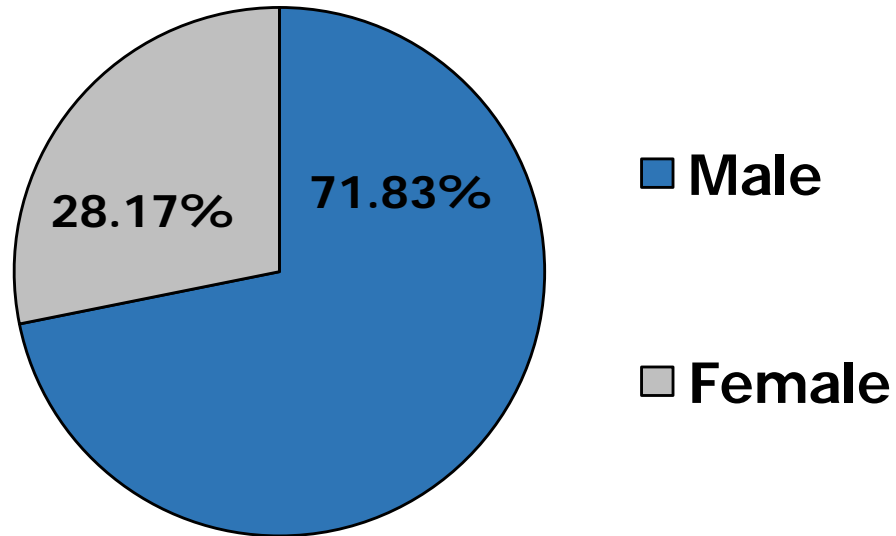

CITY OF LACEY RACIAL COMPOSITION

2019 U.S. Census

* Individual may be in more than one race category

POLICE DEPT. RACIAL COMPOSITION FULL TIME PERSONNEL

POLICE DEPT. GENDER COMPOSITION

FULL TIME PERSONNEL

POLICE DEPT. RACIAL COMPOSITION VOLUNTEERS

POLICE DEPT. GENDER COMPOSITION VOLUNTEERS

FIELD INTERVIEWS 2022

* Officers conducted 419 field interviews in 2022

Race categories based upon FBI race codes

TRAFFIC INFRACTIONS 2022

* 902 traffic infractions written in 2022

Race categories based upon FBI race codes

CRIME VICTIMS 2022

* 3,216 victims in 2022

Race categories based upon FBI race codes

ARRESTS 2022

* 1,329 arrests made in 2022

Race categories based upon FBI race codes