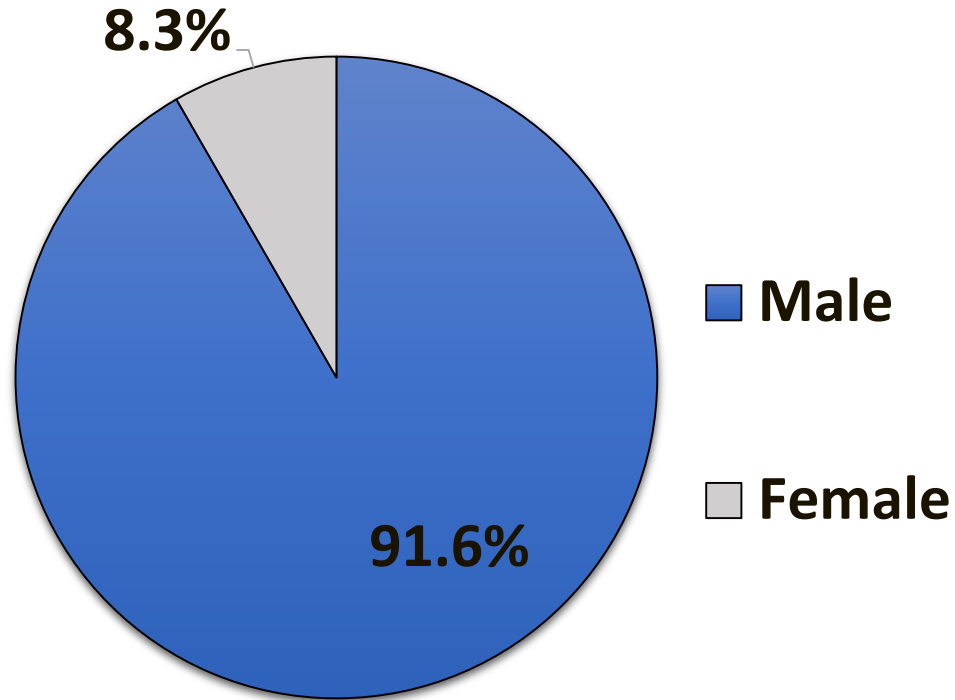

CITY OF LACEY RACIAL COMPOSITION

2019 U.S. Census

* Individual may be in more than one race category

POLICE DEPT. RACIAL COMPOSITION FULL TIME PERSONNEL

POLICE DEPT. GENDER COMPOSITION

FULL TIME PERSONNEL

POLICE DEPT. RACIAL COMPOSITION VOLUNTEERS

POLICE DEPT. GENDER COMPOSITION VOLUNTEERS

FIELD INTERVIEWS 2022

* Officers conducted 419 field interviews in 2022

Race categories based upon FBI race codes

TRAFFIC INFRACTIONS 2022

* 902 traffic infractions written in 2022

Race categories based upon FBI race codes

CRIME VICTIMS 2022

* 3,216 victims in 2022

Race categories based upon FBI race codes

ARRESTS 2022

* 1,329 arrests made in 2022

Race categories based upon FBI race codes