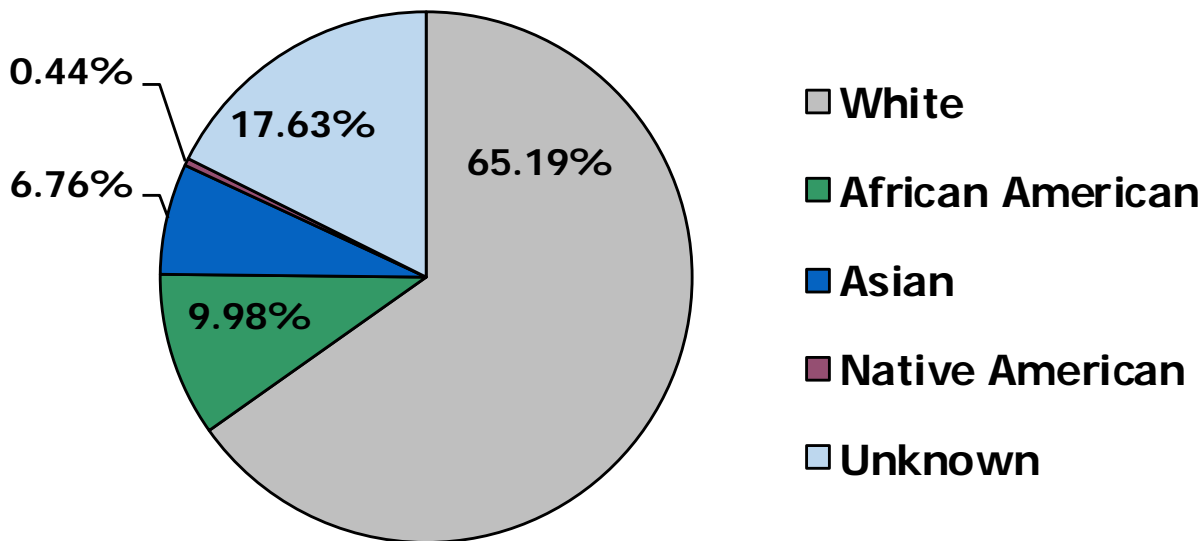

CITY OF LACEY RACIAL COMPOSITION

2019 U.S. Census

* Individual may be in more than one race category

POLICE DEPT. RACIAL COMPOSITION FULL TIME PERSONNEL

POLICE DEPT. GENDER COMPOSITION

FULL TIME PERSONNEL

POLICE DEPT. RACIAL COMPOSITION VOLUNTEERS

POLICE DEPT. GENDER COMPOSITION VOLUNTEERS

FIELD INTERVIEWS 2022

* Officers conducted 419 field interviews in 2022

Race categories based upon FBI race codes

TRAFFIC INFRACTIONS 2022

* 902 traffic infractions written in 2022

Race categories based upon FBI race codes

CRIME VICTIMS 2022

* 3,216 victims in 2022

Race categories based upon FBI race codes

ARRESTS 2022

* 1,329 arrests made in 2022

Race categories based upon FBI race codes