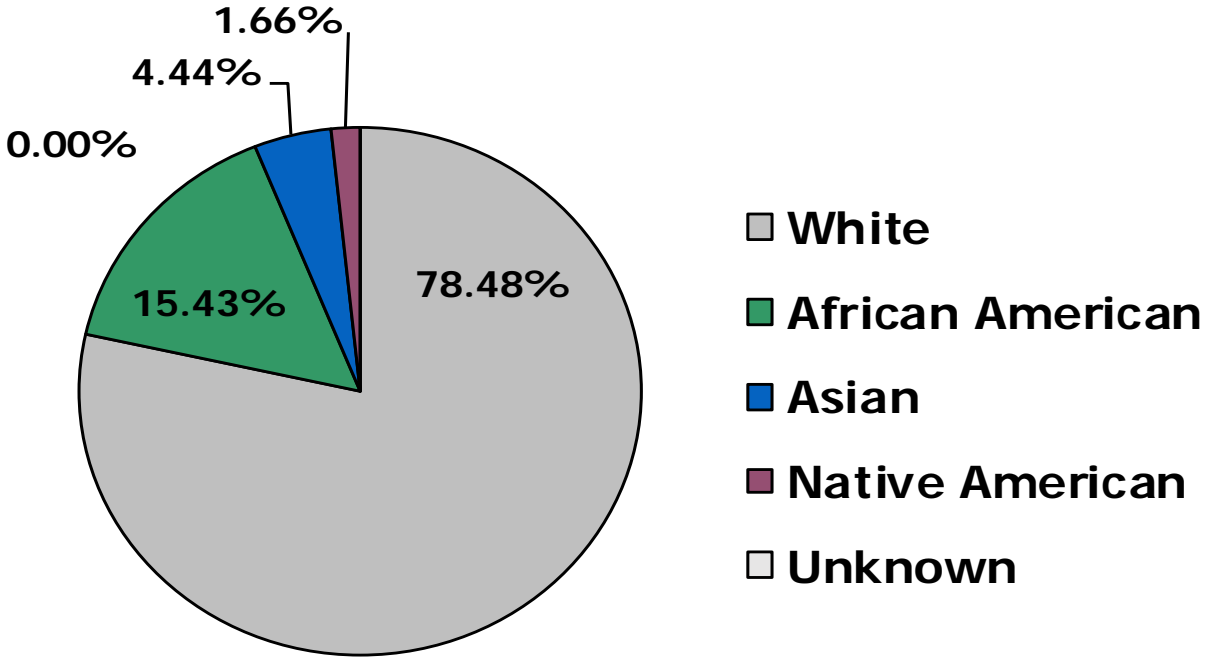

POLICE DEPT. GENDER COMPOSITION VOLUNTEERS

FIELD INTERVIEWS 2022

* Officers conducted 419 field interviews in 2022

Race categories based upon FBI race codes

TRAFFIC INFRACTIONS 2022

* 902 traffic infractions written in 2022

Race categories based upon FBI race codes

CRIME VICTIMS 2022

* 3,216 victims in 2022

Race categories based upon FBI race codes

ARRESTS 2022

* 1,329 arrests made in 2022

Race categories based upon FBI race codes