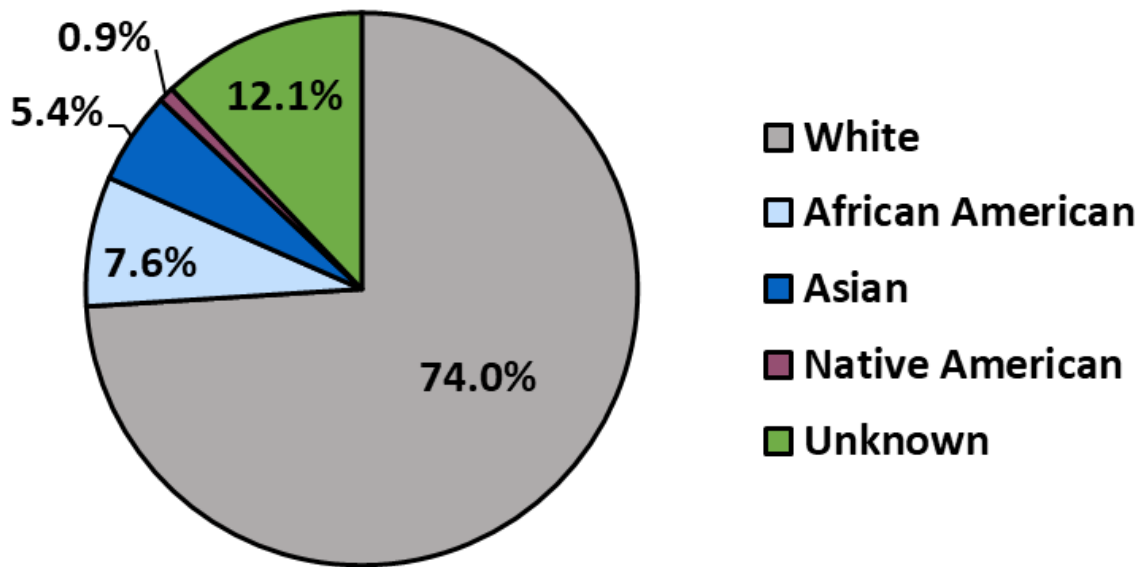

CITY OF LACEY RACIAL COMPOSITION

2019 U.S. Census

* Individual may be in more than one race category

POLICE DEPT. RACIAL COMPOSITION FULL TIME PERSONNEL

POLICE DEPT. GENDER COMPOSITION

FULL TIME PERSONNEL

POLICE DEPT. RACIAL COMPOSITION VOLUNTEERS

POLICE DEPT. GENDER COMPOSITION VOLUNTEERS

FIELD INTERVIEWS 2022

* Officers conducted 419 field interviews in 2022

Race categories based upon FBI race codes

TRAFFIC INFRACTIONS 2022

* 902 traffic infractions written in 2022

Race categories based upon FBI race codes

CRIME VICTIMS 2022

* 3,216 victims in 2022

Race categories based upon FBI race codes

ARRESTS 2022

* 1,329 arrests made in 2022

Race categories based upon FBI race codes