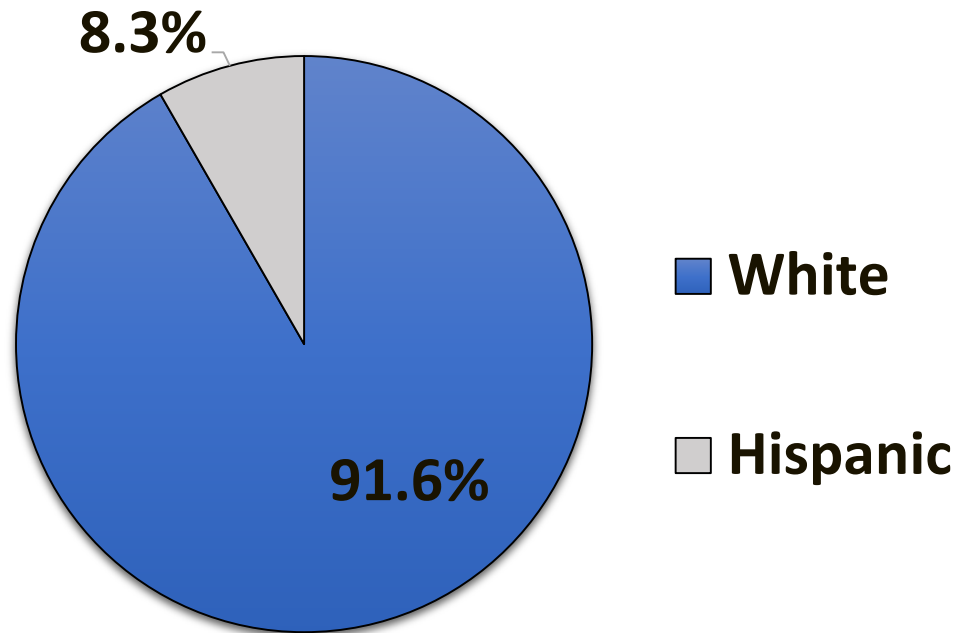

CITY OF LACEY RACIAL COMPOSITION

2019 U.S. Census

* Individual may be in more than one race category

POLICE DEPT. RACIAL COMPOSITION FULL TIME PERSONNEL

POLICE DEPT. GENDER COMPOSITION

FULL TIME PERSONNEL

POLICE DEPT. RACIAL COMPOSITION VOLUNTEERS

POLICE DEPT. GENDER COMPOSITION VOLUNTEERS

FIELD INTERVIEWS 2022

* Officers conducted 419 field interviews in 2022

Race categories based upon FBI race codes

TRAFFIC INFRACTIONS 2022

* 902 traffic infractions written in 2022

Race categories based upon FBI race codes

CRIME VICTIMS 2022

* 3,216 victims in 2022

Race categories based upon FBI race codes

ARRESTS 2022

* 1,329 arrests made in 2022

Race categories based upon FBI race codes