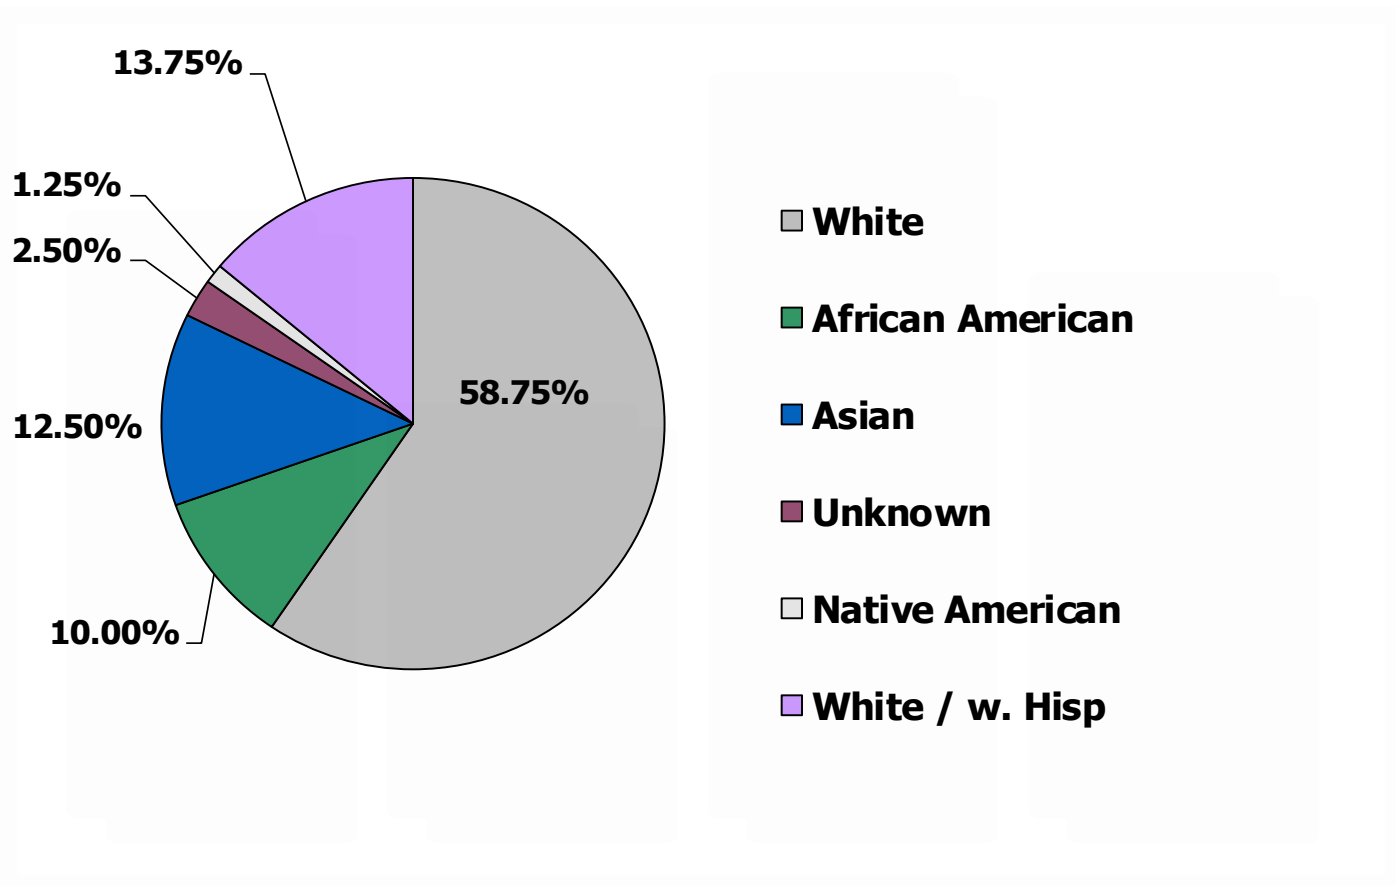

CITY OF LACEY RACIAL COMPOSITION

2019 U.S. Census

* Individual may be in more than one race category

POLICE DEPT. RACIAL COMPOSITION

FULL TIME PERSONNEL

POLICE DEPT. GENDER COMPOSITION

FULL TIME PERSONNEL

POLICE DEPT. RACIAL COMPOSITION VOLUNTEERS

POLICE DEPT. GENDER COMPOSITION VOLUNTEERS

FIELD INTERVIEWS 2023

Race categories based upon FBI race codes

TRAFFIC INFRACTIONS 2023

Race categories based upon FBI race codes

CRIME VICTIMS 2023

Race categories based upon FBI race codes

ARRESTS 2023

Race categories based upon FBI race codes