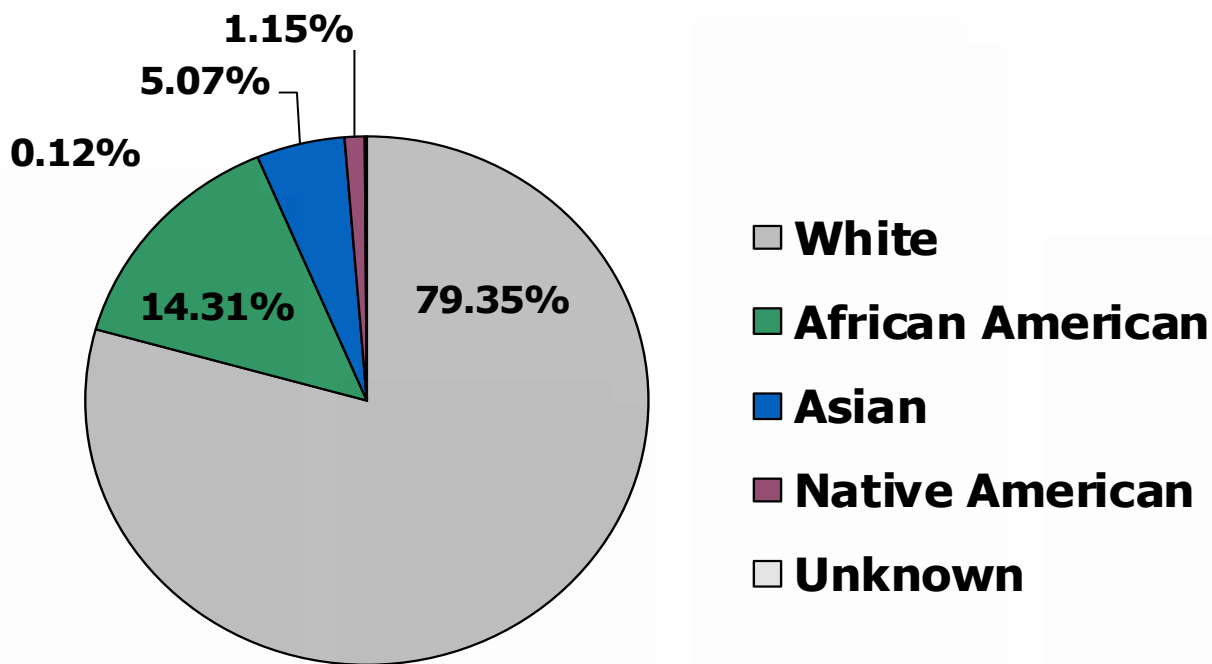

CITY OF LACEY RACIAL COMPOSITION

2019 U.S. Census

* Individual may be in more than one race category

POLICE DEPT. RACIAL COMPOSITION

FULL TIME PERSONNEL

POLICE DEPT. GENDER COMPOSITION

FULL TIME PERSONNEL

POLICE DEPT. RACIAL COMPOSITION VOLUNTEERS

POLICE DEPT. GENDER COMPOSITION VOLUNTEERS

FIELD INTERVIEWS 2023

Race categories based upon FBI race codes

TRAFFIC INFRACTIONS 2023

Race categories based upon FBI race codes

CRIME VICTIMS 2023

Race categories based upon FBI race codes

ARRESTS 2023

Race categories based upon FBI race codes