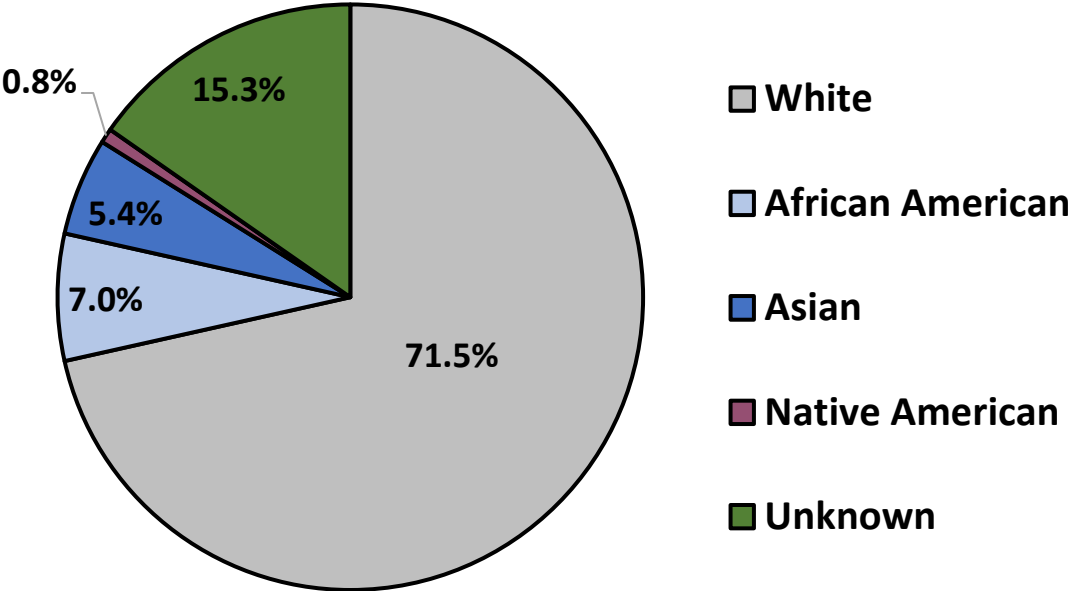

CITY OF LACEY RACIAL COMPOSITION

2019 U.S. Census

* Individual may be in more than one race category

POLICE DEPT. RACIAL COMPOSITION

FULL TIME PERSONNEL

POLICE DEPT. GENDER COMPOSITION

FULL TIME PERSONNEL

POLICE DEPT. RACIAL COMPOSITION VOLUNTEERS

POLICE DEPT. GENDER COMPOSITION VOLUNTEERS

FIELD INTERVIEWS 2023

Race categories based upon FBI race codes

TRAFFIC INFRACTIONS 2023

Race categories based upon FBI race codes

CRIME VICTIMS 2023

Race categories based upon FBI race codes

ARRESTS 2023

Race categories based upon FBI race codes