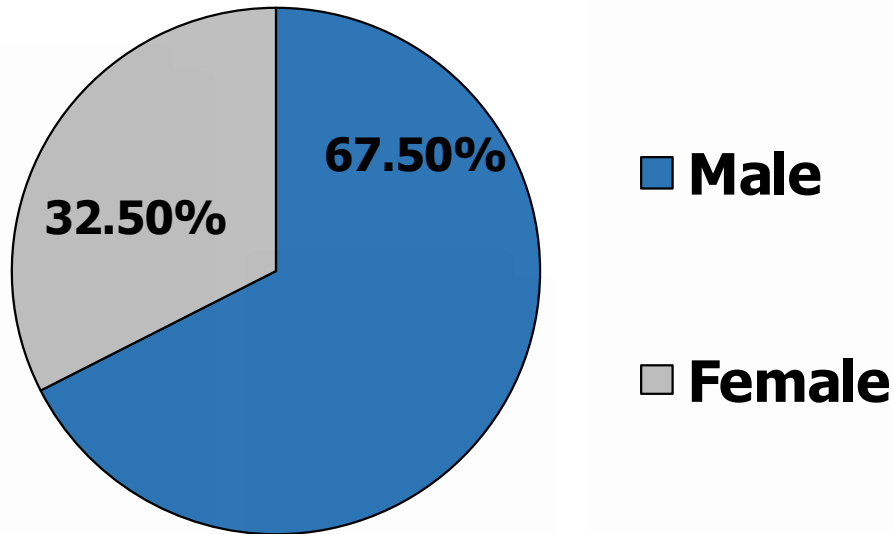

CITY OF LACEY RACIAL COMPOSITION

2019 U.S. Census

* Individual may be in more than one race category

POLICE DEPT. RACIAL COMPOSITION

FULL TIME PERSONNEL

POLICE DEPT. GENDER COMPOSITION

FULL TIME PERSONNEL

POLICE DEPT. RACIAL COMPOSITION VOLUNTEERS

POLICE DEPT. GENDER COMPOSITION VOLUNTEERS

FIELD INTERVIEWS 2023

Race categories based upon FBI race codes

TRAFFIC INFRACTIONS 2023

Race categories based upon FBI race codes

CRIME VICTIMS 2023

Race categories based upon FBI race codes

ARRESTS 2023

Race categories based upon FBI race codes