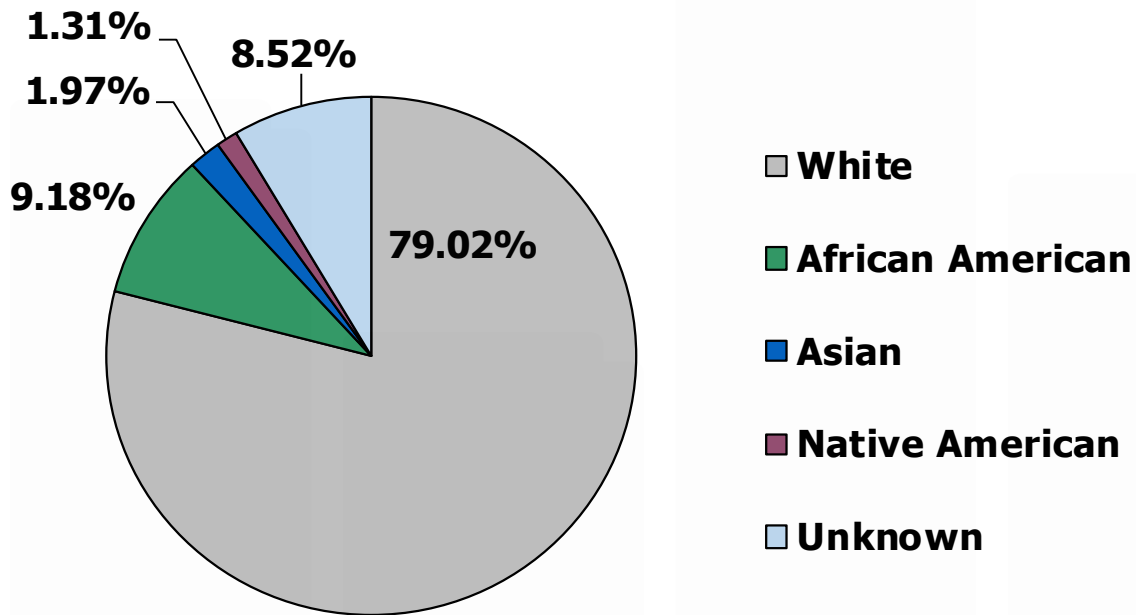

CITY OF LACEY RACIAL COMPOSITION

2019 U.S. Census

* Individual may be in more than one race category

POLICE DEPT. RACIAL COMPOSITION

FULL TIME PERSONNEL

POLICE DEPT. GENDER COMPOSITION

FULL TIME PERSONNEL

POLICE DEPT. RACIAL COMPOSITION VOLUNTEERS

POLICE DEPT. GENDER COMPOSITION VOLUNTEERS

FIELD INTERVIEWS 2023

Race categories based upon FBI race codes

TRAFFIC INFRACTIONS 2023

Race categories based upon FBI race codes

CRIME VICTIMS 2023

Race categories based upon FBI race codes

ARRESTS 2023

Race categories based upon FBI race codes