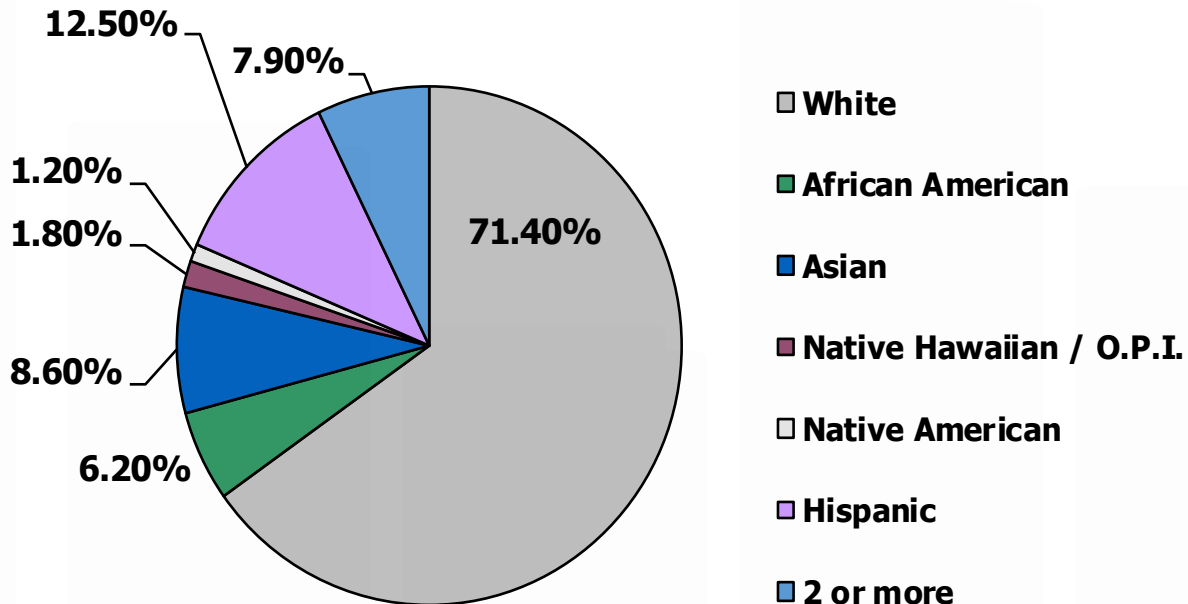

CITY OF LACEY RACIAL COMPOSITION

2019 U.S. Census

* Individual may be in more than one race category

POLICE DEPT. RACIAL COMPOSITION

FULL TIME PERSONNEL

POLICE DEPT. GENDER COMPOSITION

FULL TIME PERSONNEL

POLICE DEPT. RACIAL COMPOSITION VOLUNTEERS

POLICE DEPT. GENDER COMPOSITION VOLUNTEERS

FIELD INTERVIEWS 2023

Race categories based upon FBI race codes

TRAFFIC INFRACTIONS 2023

Race categories based upon FBI race codes

CRIME VICTIMS 2023

Race categories based upon FBI race codes

ARRESTS 2023

Race categories based upon FBI race codes