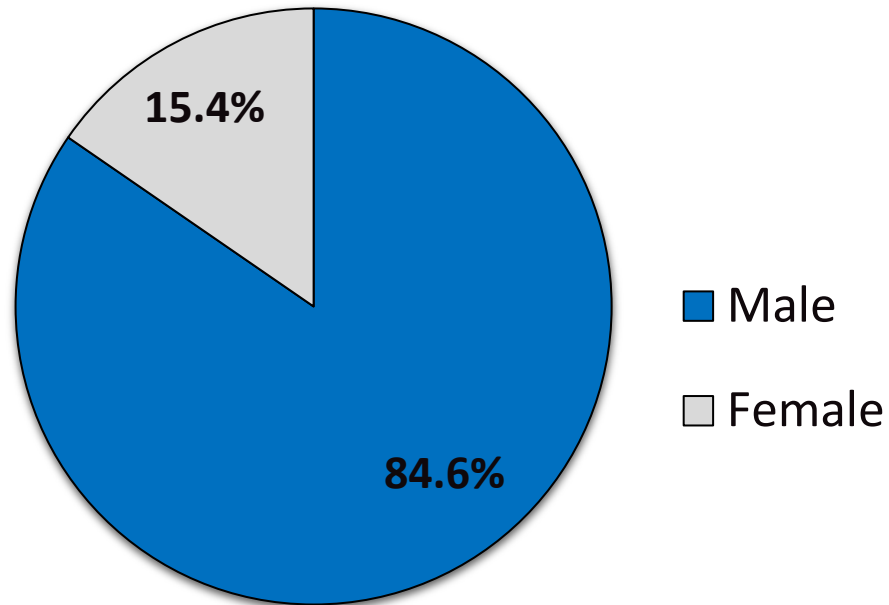

CITY OF LACEY RACIAL COMPOSITION

2019 U.S. Census

* Individual may be in more than one race category

POLICE DEPT. RACIAL COMPOSITION

FULL TIME PERSONNEL

POLICE DEPT. GENDER COMPOSITION

FULL TIME PERSONNEL

POLICE DEPT. RACIAL COMPOSITION VOLUNTEERS

POLICE DEPT. GENDER COMPOSITION VOLUNTEERS

FIELD INTERVIEWS 2023

Race categories based upon FBI race codes

TRAFFIC INFRACTIONS 2023

Race categories based upon FBI race codes

CRIME VICTIMS 2023

Race categories based upon FBI race codes

ARRESTS 2023

Race categories based upon FBI race codes