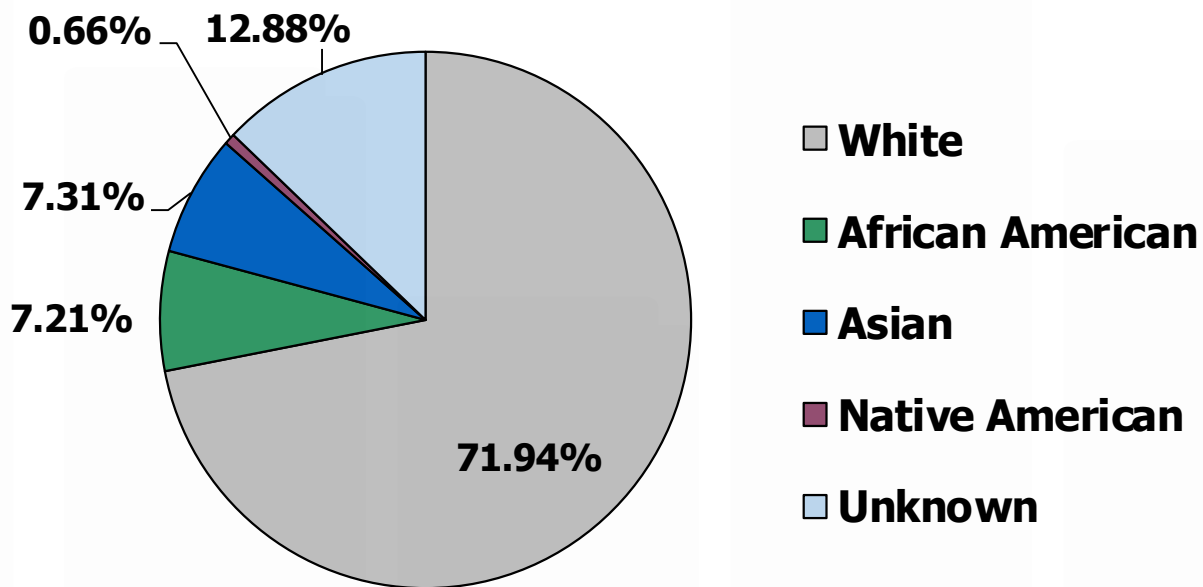

CITY OF LACEY RACIAL COMPOSITION

2019 U.S. Census

* Individual may be in more than one race category

POLICE DEPT. RACIAL COMPOSITION

FULL TIME PERSONNEL

POLICE DEPT. GENDER COMPOSITION

FULL TIME PERSONNEL

POLICE DEPT. RACIAL COMPOSITION VOLUNTEERS

POLICE DEPT. GENDER COMPOSITION VOLUNTEERS

FIELD INTERVIEWS 2023

Race categories based upon FBI race codes

TRAFFIC INFRACTIONS 2023

Race categories based upon FBI race codes

CRIME VICTIMS 2023

Race categories based upon FBI race codes

ARRESTS 2023

Race categories based upon FBI race codes