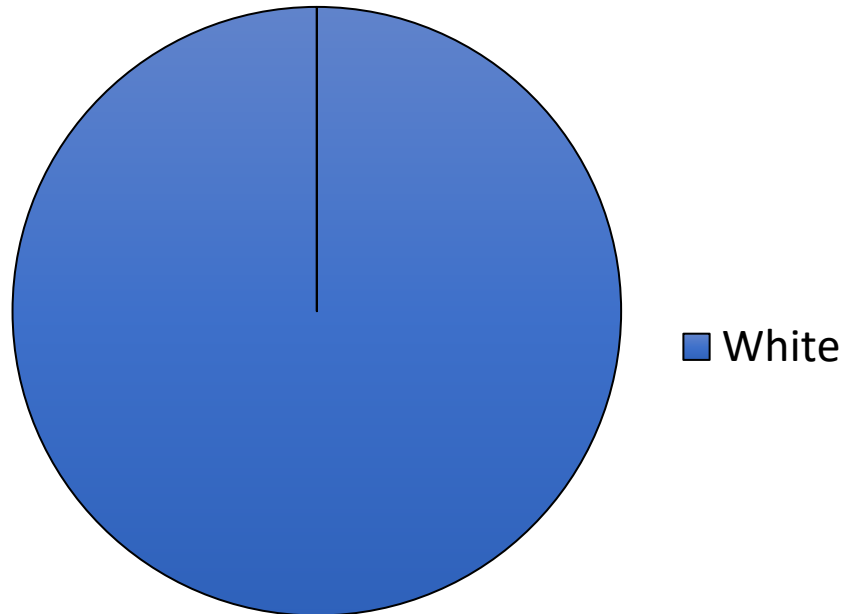

CITY OF LACEY RACIAL COMPOSITION

2019 U.S. Census

* Individual may be in more than one race category

POLICE DEPT. RACIAL COMPOSITION

FULL TIME PERSONNEL

POLICE DEPT. GENDER COMPOSITION

FULL TIME PERSONNEL

POLICE DEPT. RACIAL COMPOSITION VOLUNTEERS

POLICE DEPT. GENDER COMPOSITION VOLUNTEERS

FIELD INTERVIEWS 2023

Race categories based upon FBI race codes

TRAFFIC INFRACTIONS 2023

Race categories based upon FBI race codes

CRIME VICTIMS 2023

Race categories based upon FBI race codes