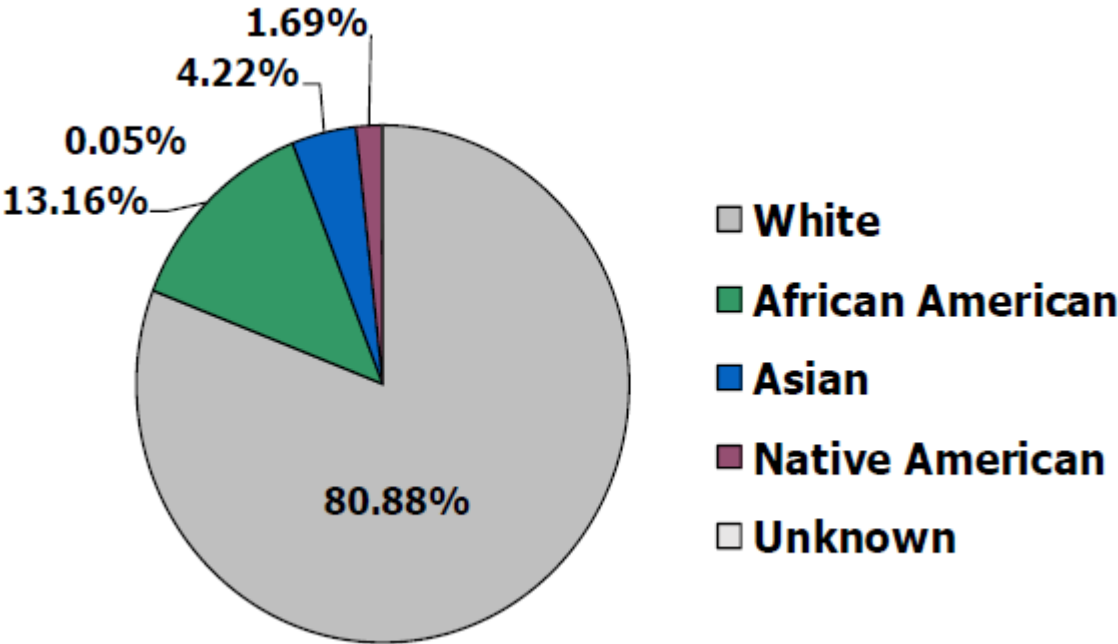

CITY OF LACEY RACIAL COMPOSITION

2020 U.S. Census

* Individual may be in more than one race category

POLICE DEPT. RACIAL COMPOSITION

POLICE DEPT. GENDER COMPOSITION

POLICE DEPT. RACIAL COMPOSITION VOLUNTEERS

POLICE DEPT. GENDER COMPOSITION VOLUNTEERS

FIELD INTERVIEWS 2024

Race categories based upon FBI race codes

TRAFFIC INFRACTIONS 2024

Race categories based upon FBI race codes

CRIME VICTIMS 2024

Race categories based upon FBI race codes

ARRESTS 2024

Race categories based upon FBI race codes