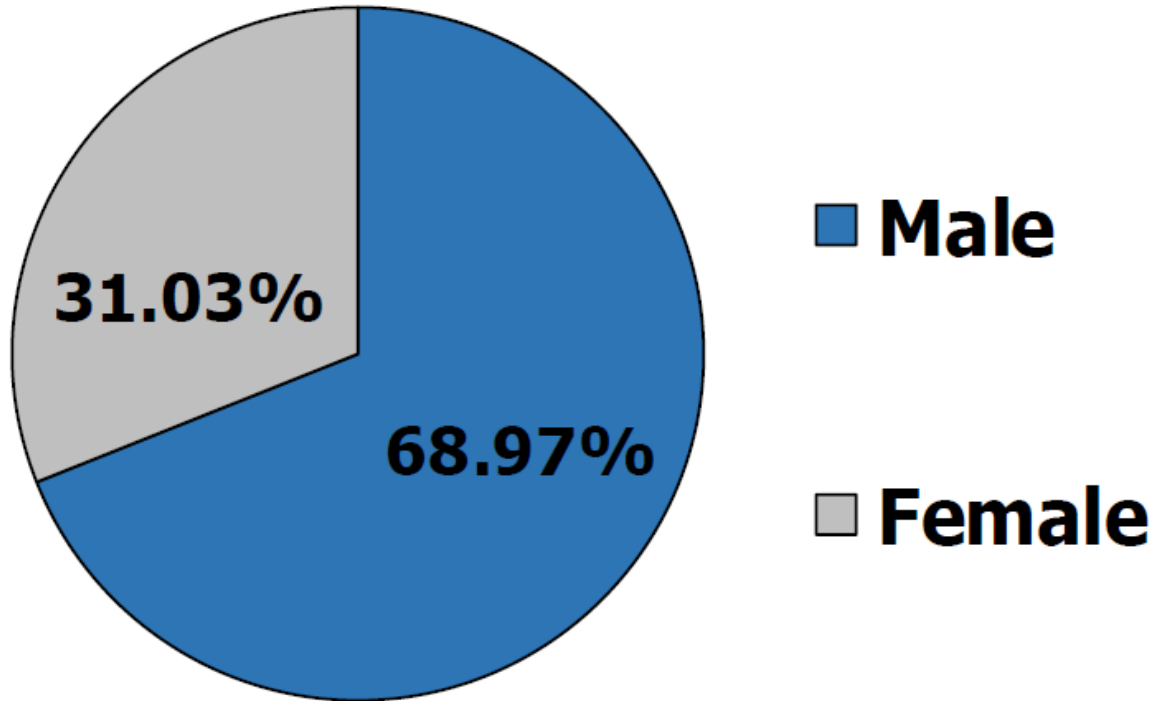

CITY OF LACEY RACIAL COMPOSITION

2020 U.S. Census

* Individual may be in more than one race category

POLICE DEPT. RACIAL COMPOSITION

POLICE DEPT. GENDER COMPOSITION

POLICE DEPT. RACIAL COMPOSITION VOLUNTEERS

POLICE DEPT. GENDER COMPOSITION VOLUNTEERS

FIELD INTERVIEWS 2024

Race categories based upon FBI race codes

TRAFFIC INFRACTIONS 2024

Race categories based upon FBI race codes

CRIME VICTIMS 2024

Race categories based upon FBI race codes

ARRESTS 2024

Race categories based upon FBI race codes