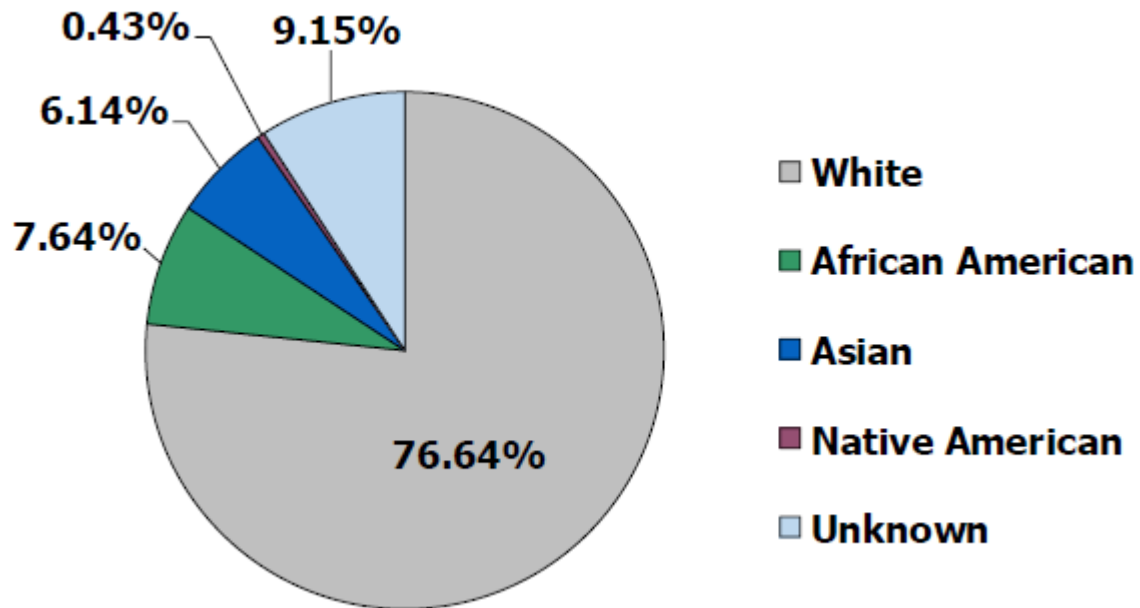

CITY OF LACEY RACIAL COMPOSITION

2020 U.S. Census

* Individual may be in more than one race category

POLICE DEPT. RACIAL COMPOSITION

POLICE DEPT. GENDER COMPOSITION

POLICE DEPT. RACIAL COMPOSITION VOLUNTEERS

POLICE DEPT. GENDER COMPOSITION VOLUNTEERS

FIELD INTERVIEWS 2024

Race categories based upon FBI race codes

TRAFFIC INFRACTIONS 2024

Race categories based upon FBI race codes

CRIME VICTIMS 2024

Race categories based upon FBI race codes

ARRESTS 2024

Race categories based upon FBI race codes