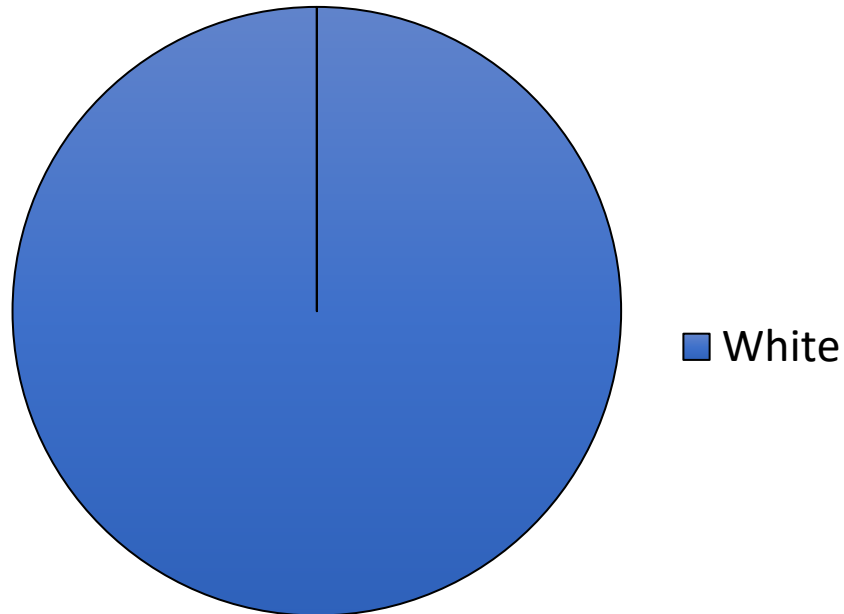

CITY OF LACEY RACIAL COMPOSITION

2020 U.S. Census

* Individual may be in more than one race category

POLICE DEPT. RACIAL COMPOSITION

POLICE DEPT. GENDER COMPOSITION

POLICE DEPT. RACIAL COMPOSITION VOLUNTEERS

POLICE DEPT. GENDER COMPOSITION VOLUNTEERS

FIELD INTERVIEWS 2024

Race categories based upon FBI race codes

TRAFFIC INFRACTIONS 2024

Race categories based upon FBI race codes

CRIME VICTIMS 2024

Race categories based upon FBI race codes