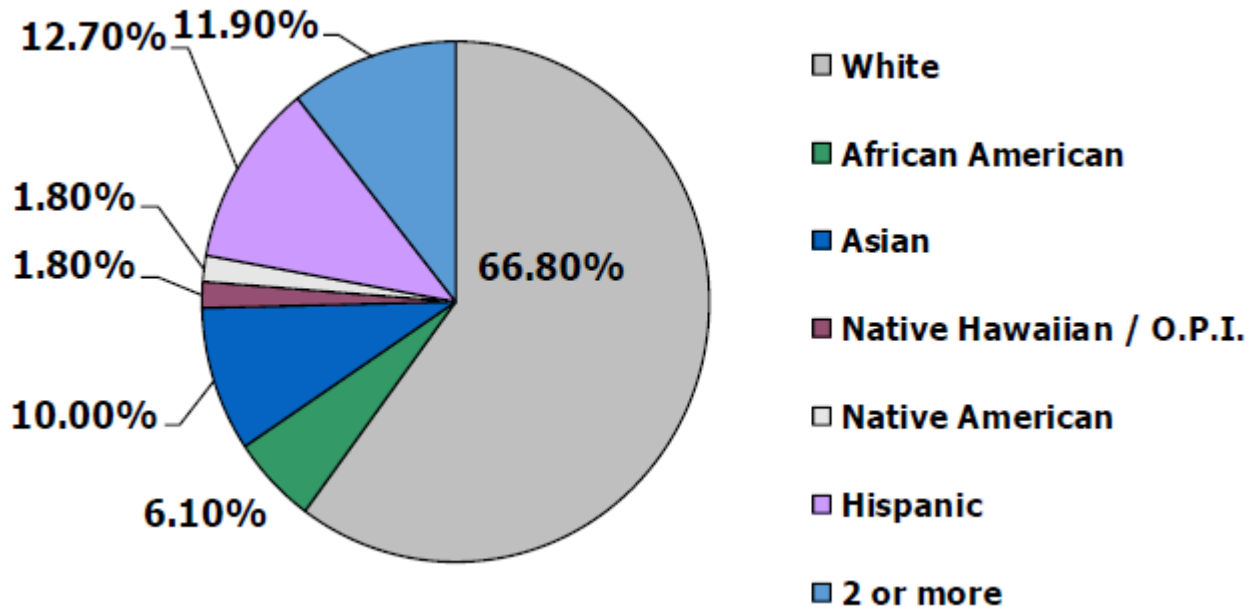

CITY OF LACEY RACIAL COMPOSITION

2020 U.S. Census

* Individual may be in more than one race category

POLICE DEPT. RACIAL COMPOSITION

POLICE DEPT. GENDER COMPOSITION

POLICE DEPT. RACIAL COMPOSITION VOLUNTEERS

POLICE DEPT. GENDER COMPOSITION VOLUNTEERS

FIELD INTERVIEWS 2024

Race categories based upon FBI race codes

TRAFFIC INFRACTIONS 2024

Race categories based upon FBI race codes

CRIME VICTIMS 2024

Race categories based upon FBI race codes

ARRESTS 2024

Race categories based upon FBI race codes