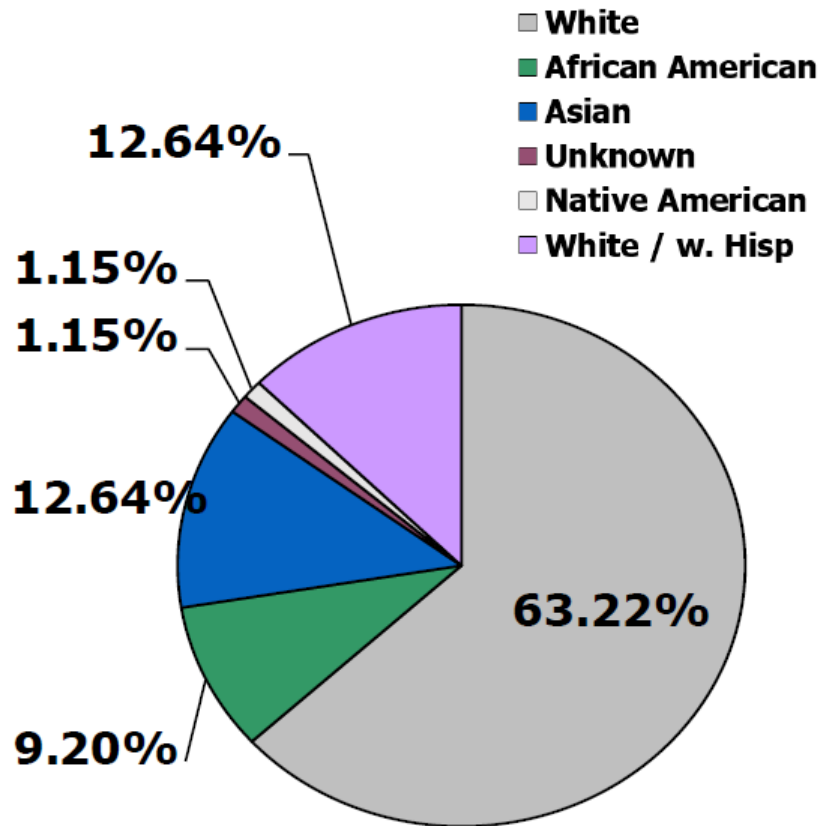

CITY OF LACEY RACIAL COMPOSITION

2020 U.S. Census

* Individual may be in more than one race category

POLICE DEPT. RACIAL COMPOSITION

POLICE DEPT. GENDER COMPOSITION

POLICE DEPT. RACIAL COMPOSITION VOLUNTEERS

POLICE DEPT. GENDER COMPOSITION VOLUNTEERS

FIELD INTERVIEWS 2024

Race categories based upon FBI race codes

TRAFFIC INFRACTIONS 2024

Race categories based upon FBI race codes

CRIME VICTIMS 2024

Race categories based upon FBI race codes

ARRESTS 2024

Race categories based upon FBI race codes