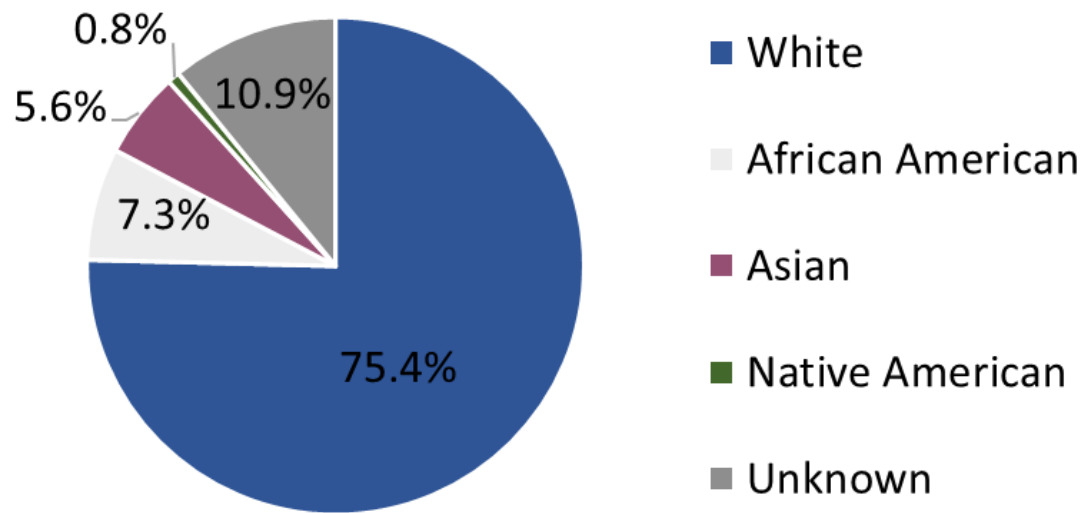

CITY OF LACEY RACIAL COMPOSITION

2020 U.S. Census

* Individual may be in more than one race category

POLICE DEPT. RACIAL COMPOSITION

POLICE DEPT. GENDER COMPOSITION

POLICE DEPT. RACIAL COMPOSITION VOLUNTEERS

POLICE DEPT. GENDER COMPOSITION VOLUNTEERS

FIELD INTERVIEWS 2024

Race categories based upon FBI race codes

TRAFFIC INFRACTIONS 2024

Race categories based upon FBI race codes

CRIME VICTIMS 2024

Race categories based upon FBI race codes

ARRESTS 2024

Race categories based upon FBI race codes