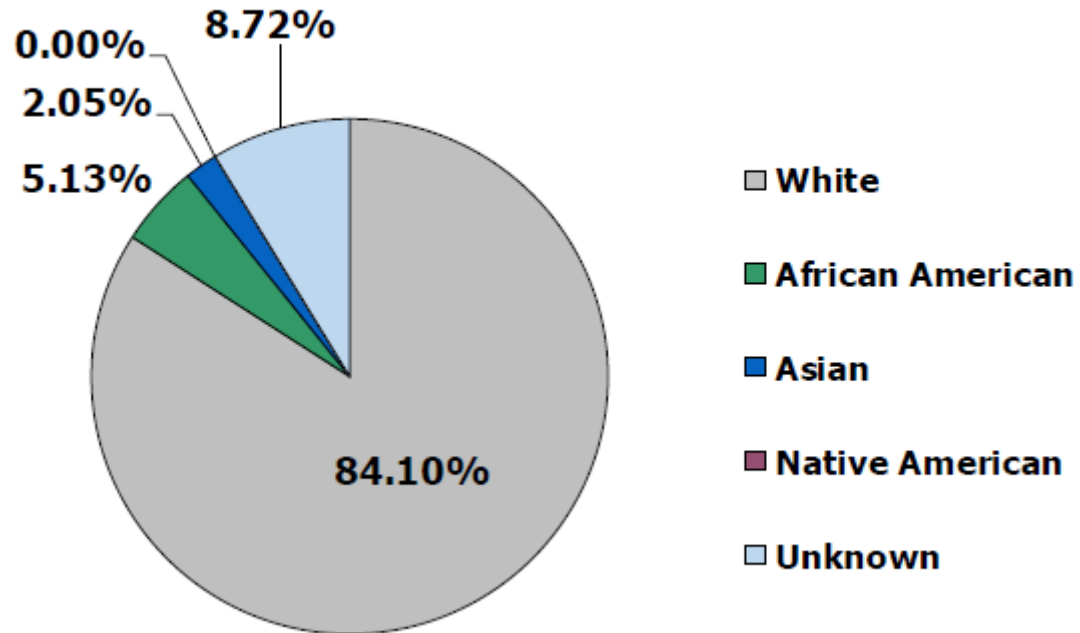

CITY OF LACEY RACIAL COMPOSITION

2020 U.S. Census

* Individual may be in more than one race category

POLICE DEPT. RACIAL COMPOSITION

POLICE DEPT. GENDER COMPOSITION

POLICE DEPT. RACIAL COMPOSITION VOLUNTEERS

POLICE DEPT. GENDER COMPOSITION VOLUNTEERS

FIELD INTERVIEWS 2024

Race categories based upon FBI race codes

TRAFFIC INFRACTIONS 2024

Race categories based upon FBI race codes

CRIME VICTIMS 2024

Race categories based upon FBI race codes