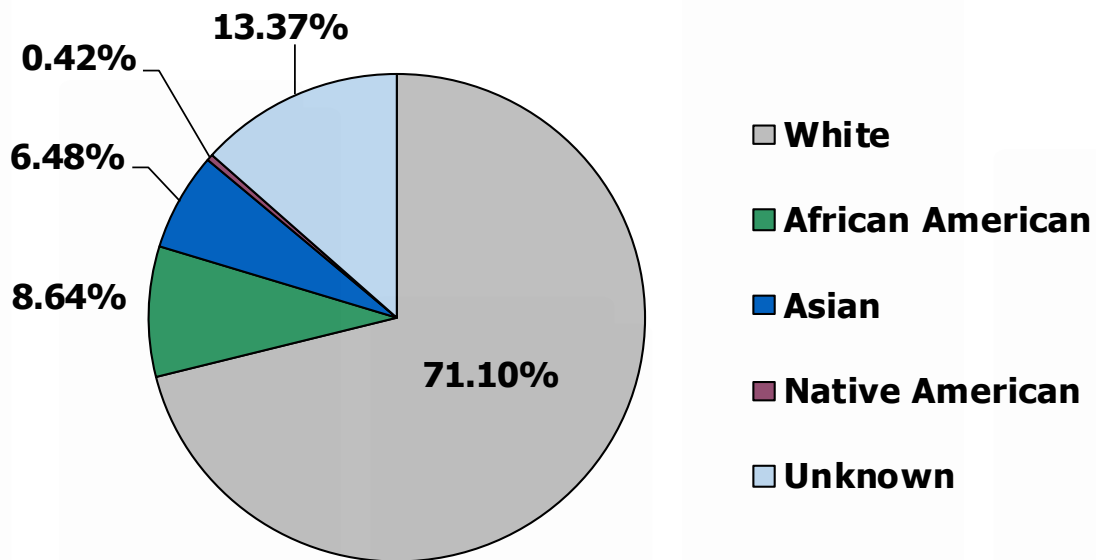

CITY OF LACEY RACIAL COMPOSITION

2020 U.S. Census

* Individual may be in more than one race category

POLICE DEPT. RACIAL COMPOSITION

POLICE DEPT. GENDER COMPOSITION

POLICE DEPT. RACIAL COMPOSITION VOLUNTEERS

POLICE DEPT. GENDER COMPOSITION VOLUNTEERS

FIELD INTERVIEWS 2025

Race categories based upon FBI race codes

TRAFFIC INFRACTIONS 2025

Race categories based upon FBI race codes

CRIME VICTIMS 2025

Race categories based upon FBI race codes

ARRESTS 2025

Race categories based upon FBI race codes