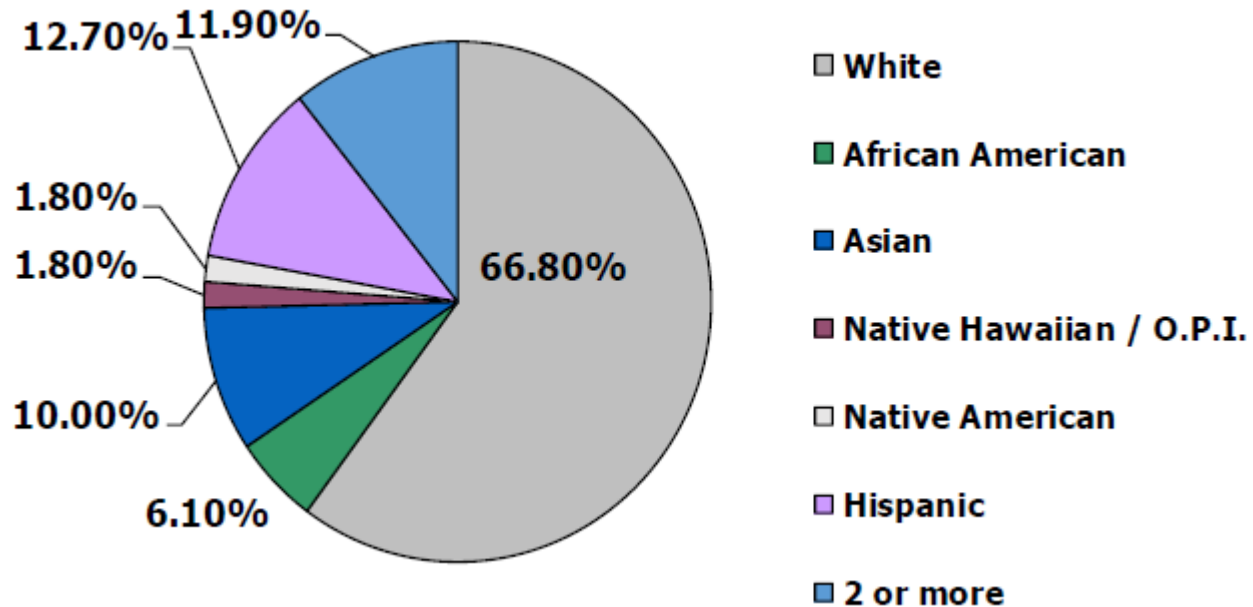

CITY OF LACEY RACIAL COMPOSITION

2020 U.S. Census

* Individual may be in more than one race category

POLICE DEPT. RACIAL COMPOSITION

POLICE DEPT. GENDER COMPOSITION

POLICE DEPT. RACIAL COMPOSITION VOLUNTEERS

POLICE DEPT. GENDER COMPOSITION VOLUNTEERS

FIELD INTERVIEWS 2025

Race categories based upon FBI race codes

TRAFFIC INFRACTIONS 2025

Race categories based upon FBI race codes

CRIME VICTIMS 2025

Race categories based upon FBI race codes

ARRESTS 2025

Race categories based upon FBI race codes