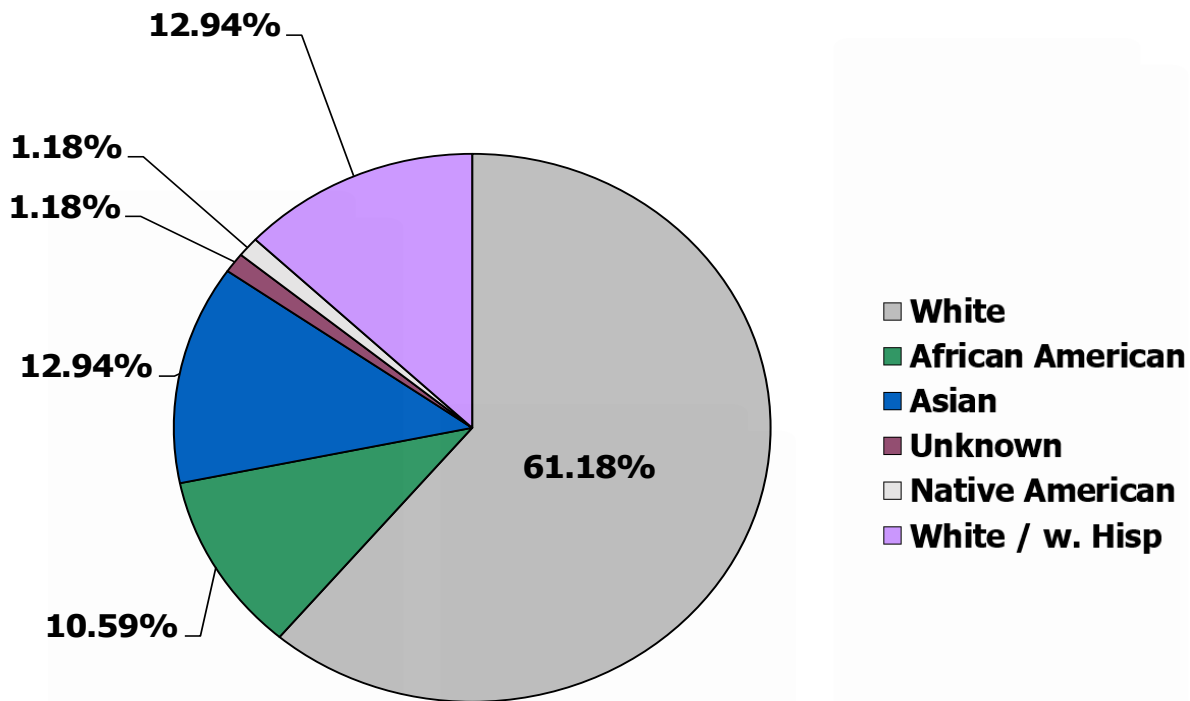

CITY OF LACEY RACIAL COMPOSITION

2020 U.S. Census

* Individual may be in more than one race category

POLICE DEPT. RACIAL COMPOSITION

POLICE DEPT. GENDER COMPOSITION

POLICE DEPT. RACIAL COMPOSITION VOLUNTEERS

POLICE DEPT. GENDER COMPOSITION VOLUNTEERS

FIELD INTERVIEWS 2025

Race categories based upon FBI race codes

TRAFFIC INFRACTIONS 2025

Race categories based upon FBI race codes

CRIME VICTIMS 2025

Race categories based upon FBI race codes

ARRESTS 2025

Race categories based upon FBI race codes