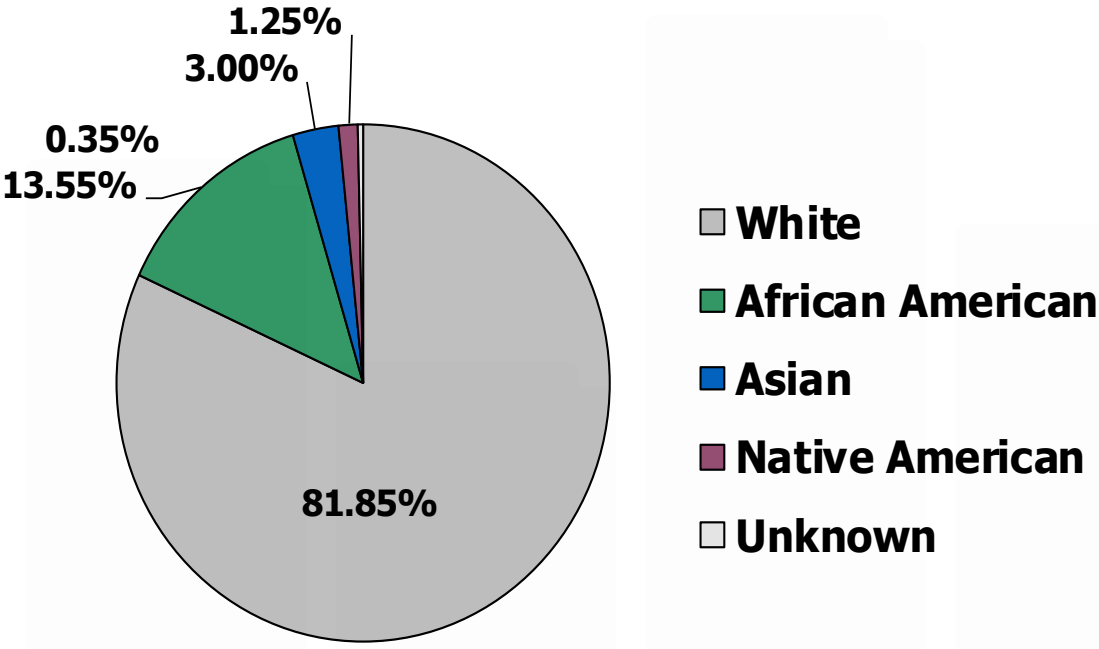

CITY OF LACEY RACIAL COMPOSITION

2020 U.S. Census

* Individual may be in more than one race category

POLICE DEPT. RACIAL COMPOSITION

POLICE DEPT. GENDER COMPOSITION

POLICE DEPT. RACIAL COMPOSITION VOLUNTEERS

POLICE DEPT. GENDER COMPOSITION VOLUNTEERS

FIELD INTERVIEWS 2025

Race categories based upon FBI race codes

TRAFFIC INFRACTIONS 2025

Race categories based upon FBI race codes

CRIME VICTIMS 2025

Race categories based upon FBI race codes

ARRESTS 2025

Race categories based upon FBI race codes