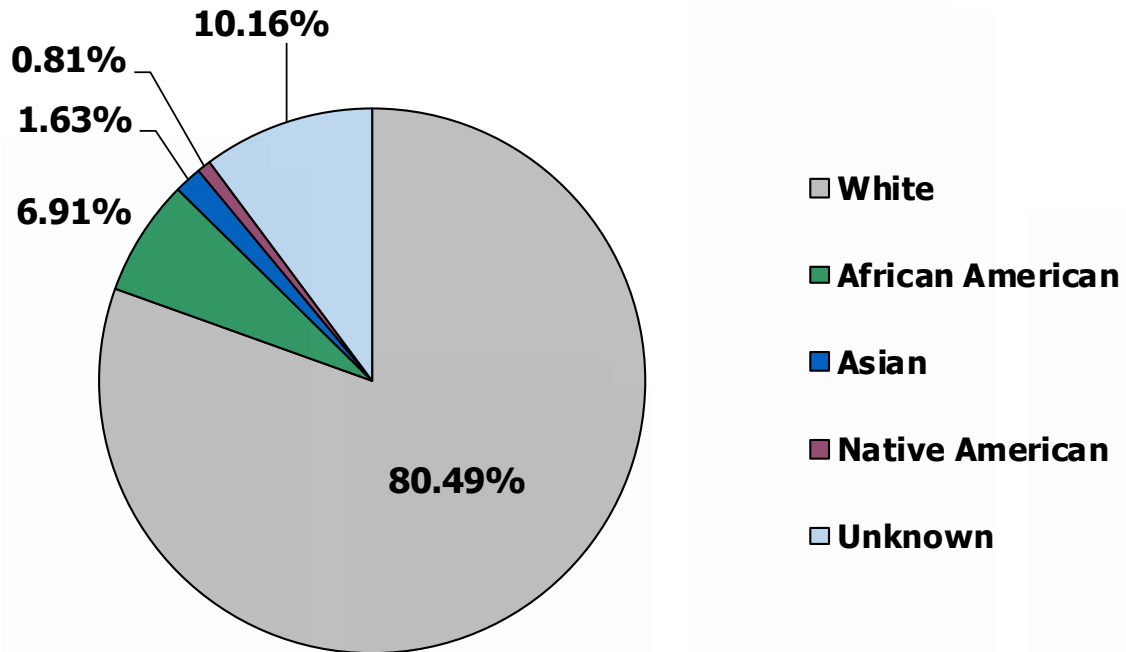

CITY OF LACEY RACIAL COMPOSITION

2020 U.S. Census

* Individual may be in more than one race category

POLICE DEPT. RACIAL COMPOSITION

POLICE DEPT. GENDER COMPOSITION

POLICE DEPT. RACIAL COMPOSITION VOLUNTEERS

POLICE DEPT. GENDER COMPOSITION VOLUNTEERS

FIELD INTERVIEWS 2025

Race categories based upon FBI race codes

TRAFFIC INFRACTIONS 2025

Race categories based upon FBI race codes

CRIME VICTIMS 2025

Race categories based upon FBI race codes

ARRESTS 2025

Race categories based upon FBI race codes