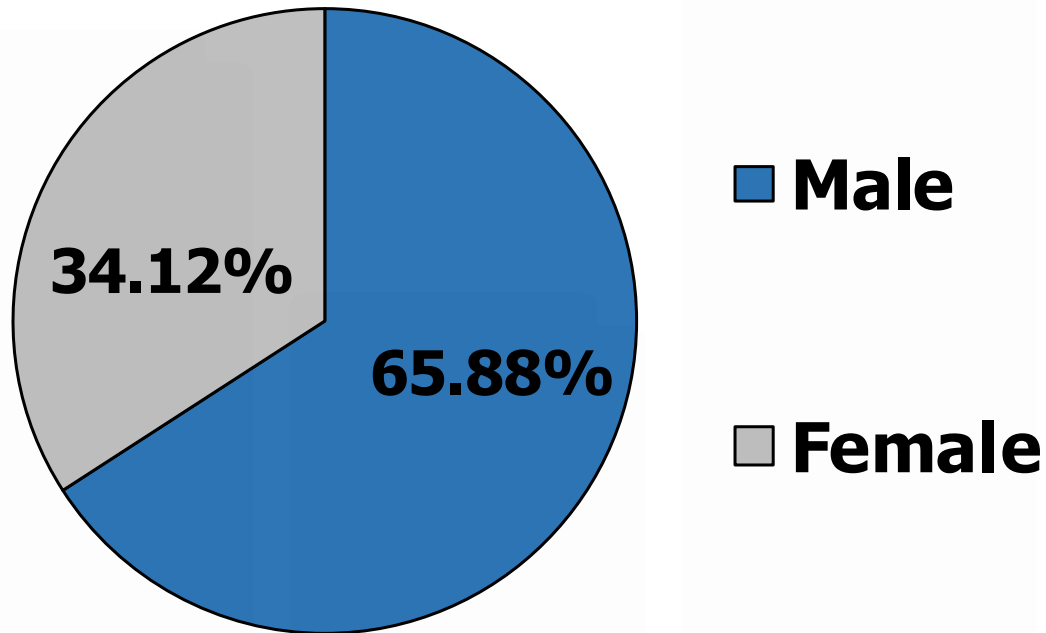

CITY OF LACEY RACIAL COMPOSITION

2020 U.S. Census

* Individual may be in more than one race category

POLICE DEPT. RACIAL COMPOSITION

POLICE DEPT. GENDER COMPOSITION

POLICE DEPT. RACIAL COMPOSITION VOLUNTEERS

POLICE DEPT. GENDER COMPOSITION VOLUNTEERS

FIELD INTERVIEWS 2025

Race categories based upon FBI race codes

TRAFFIC INFRACTIONS 2025

Race categories based upon FBI race codes

CRIME VICTIMS 2025

Race categories based upon FBI race codes

ARRESTS 2025

Race categories based upon FBI race codes