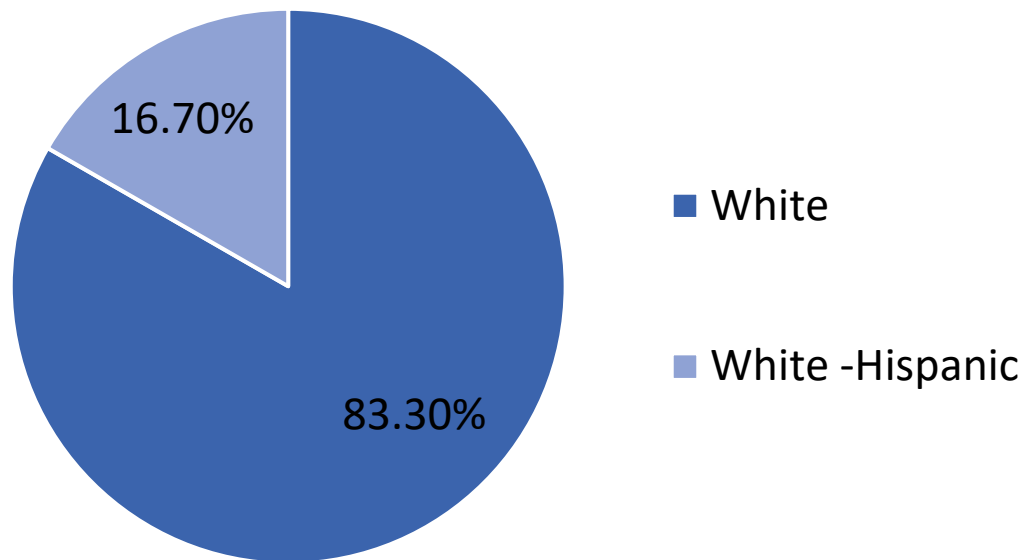

CITY OF LACEY RACIAL COMPOSITION

2020 U.S. Census

* Individual may be in more than one race category

POLICE DEPT. RACIAL COMPOSITION

POLICE DEPT. GENDER COMPOSITION

POLICE DEPT. RACIAL COMPOSITION VOLUNTEERS

POLICE DEPT. GENDER COMPOSITION VOLUNTEERS

FIELD INTERVIEWS 2025

Race categories based upon FBI race codes

TRAFFIC INFRACTIONS 2025

Race categories based upon FBI race codes

CRIME VICTIMS 2025

Race categories based upon FBI race codes

ARRESTS 2025

Race categories based upon FBI race codes